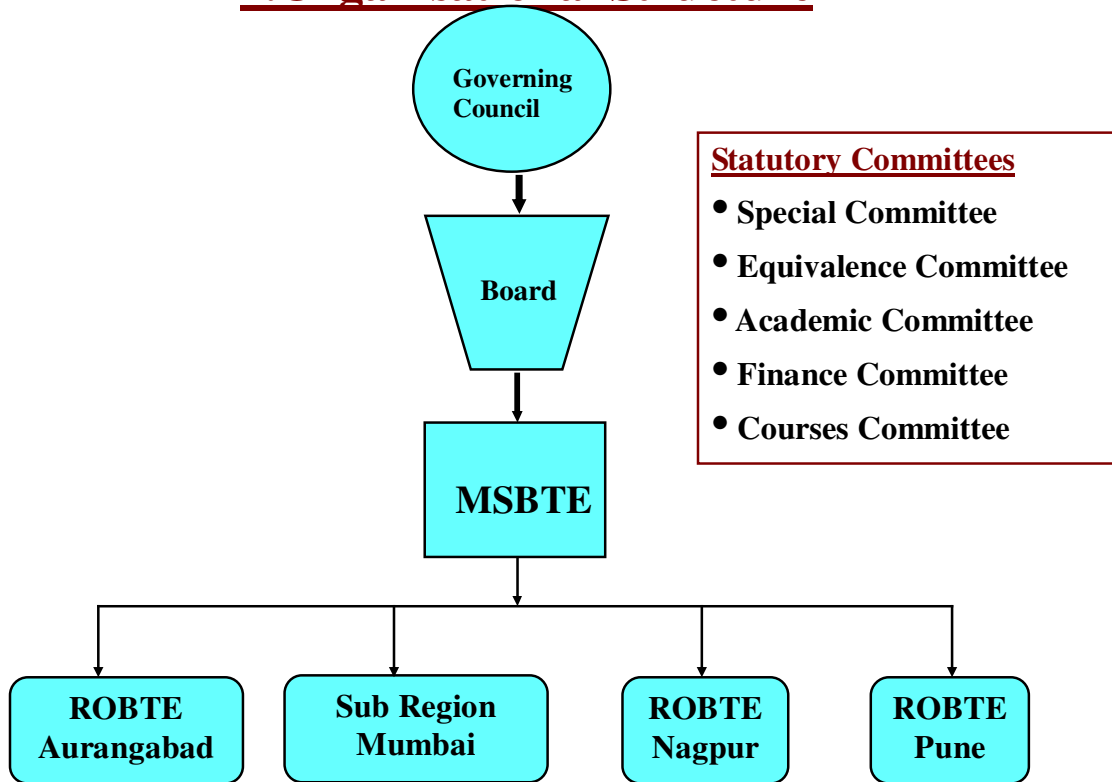

1.Organisational Structure