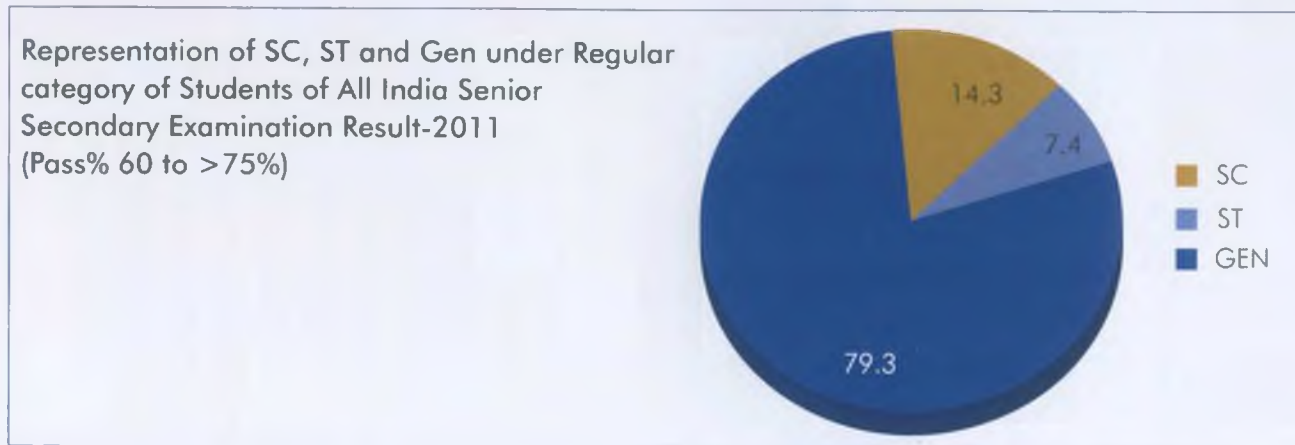

FIGURE - 8: Representation of SC, ST and Gen Under Regular Category of Students of All India Senior Secondary Examination Result 2011 (Pass% 60 to >75%) Base- 2011 Total=180115, SC=257676, ST=132760, GEN=1428020 (across 16 Boards/Councils)

Source: COBSE documents collated from the Boards/Councils for 2011