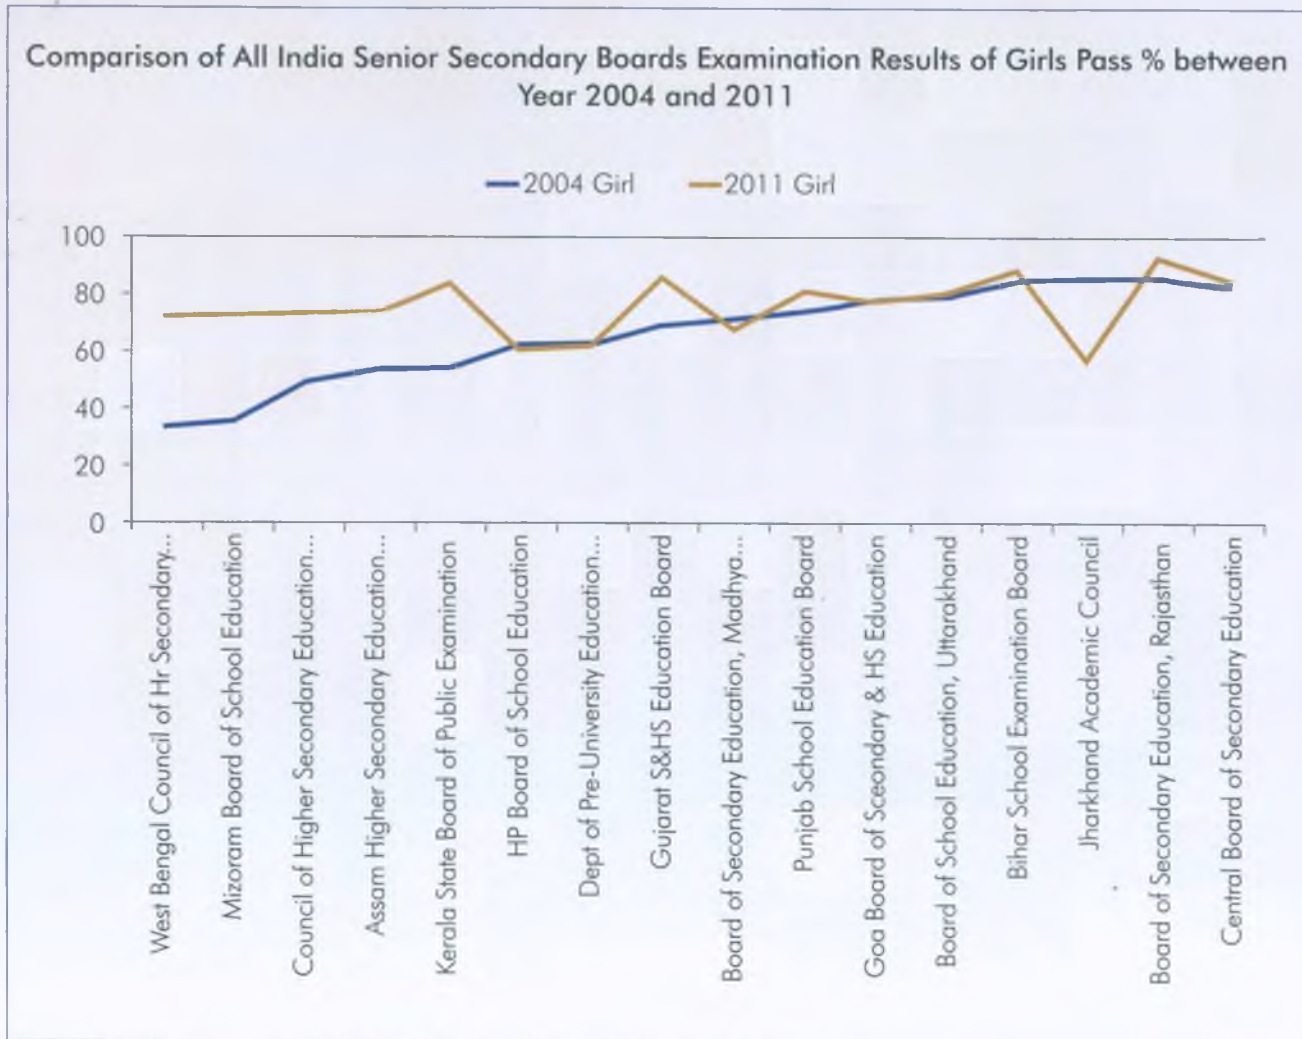

FIGURE - 10: Comparison of All India Senior Secondary Boards/Councils Examination Results of Girls under regular Category Pass % between Years 2004 and 2011 (Base-2004, Girls=787491, Base-2011 Girls=2009362) across 16 Boards/Councils

Source: COBSE documents collated from the Boards/Councils for 2004 & 2011