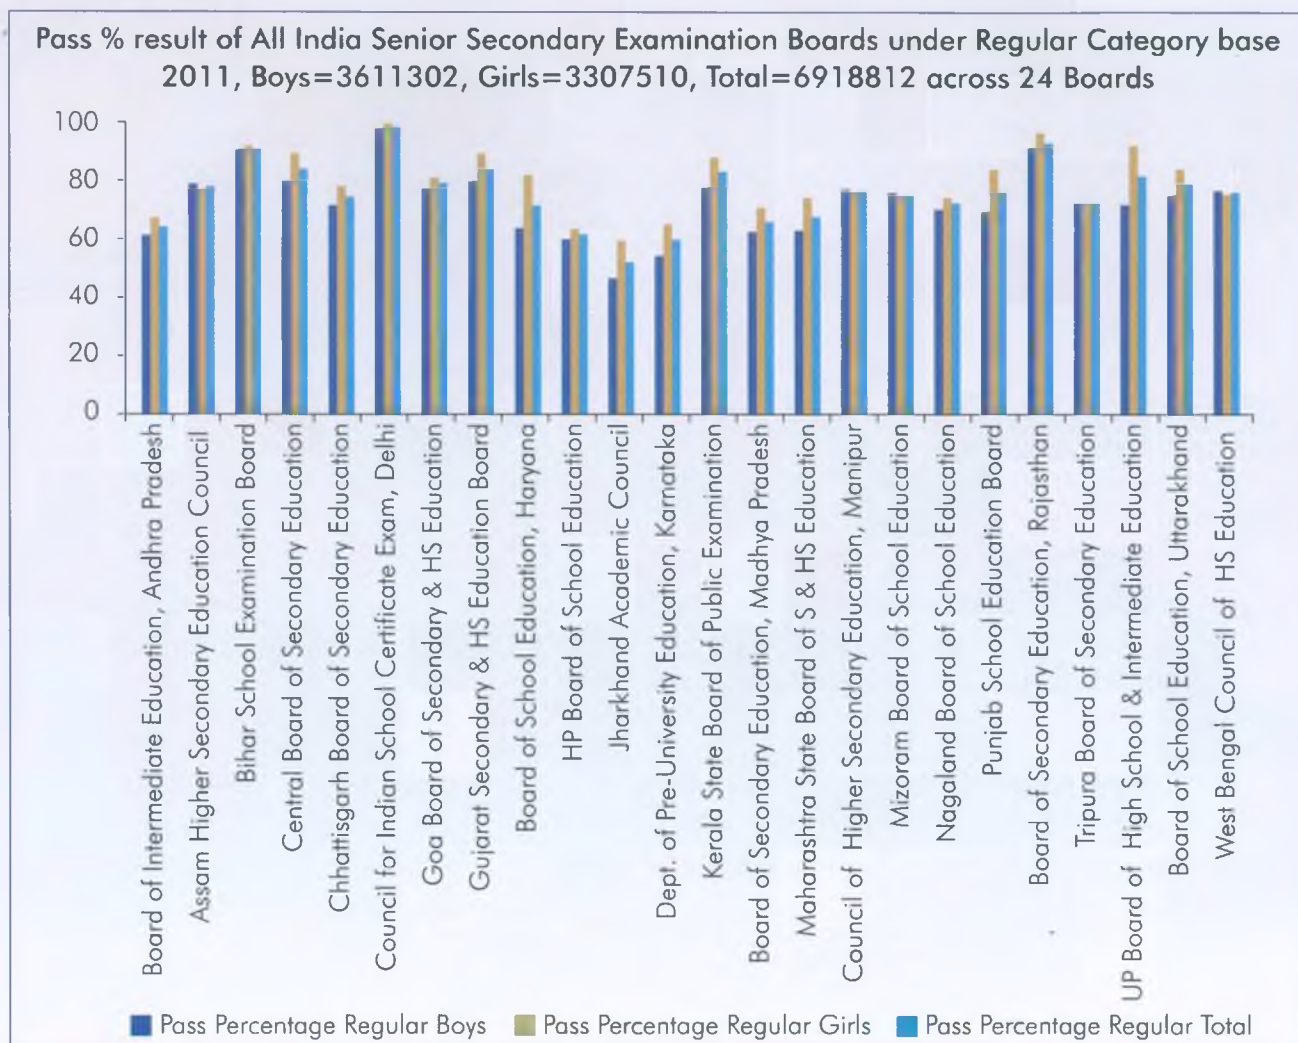

FIGURE - 6: Pass % result of All India Senior Secondary Examination Boards/Councils under Regular Category base- 2011, Boys=3611302, Girls =3307510, Total=6918812 across 24 Boards/Councils

Source: COBSE documents collated from the Boards/Councils for 2011