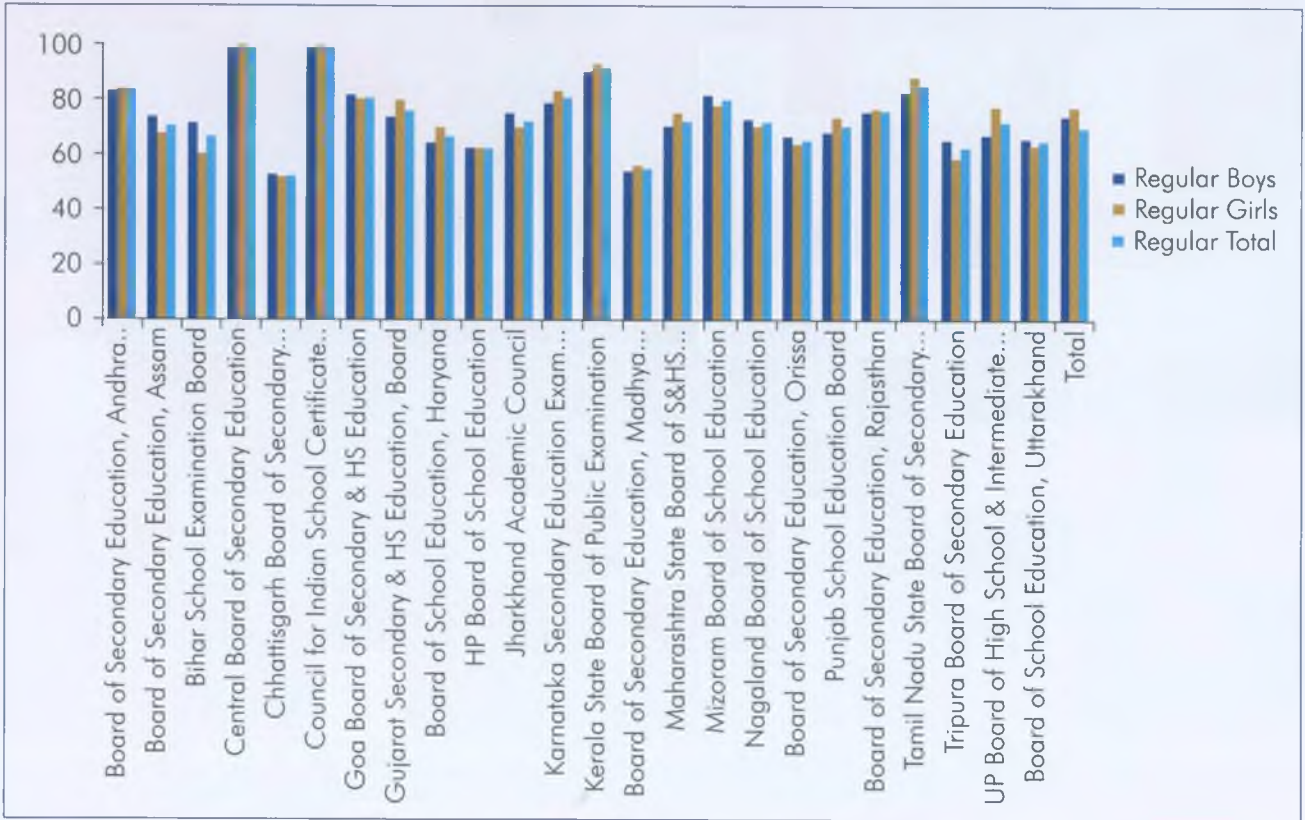

FIGURE - 1: Pass % Result of All India Secondary Examination Boards/Councils of Students Under Regular Category -2011

(N=10178487, Boys=5852736, Girls=5040537) across 24 Boards/Councils

Source: COBSE documents collated from the Boards/Councils for 2011.

FIGURE - 2: Representation of SC/ST/Gen under Regular category of Students of All India Secondary Examination Boards/Councils result-2011 (Pass Percentage 75% and Above)

[All -725493, SC-47966,ST-15919, GENERAL-661608] only for 15 Boards/Councils