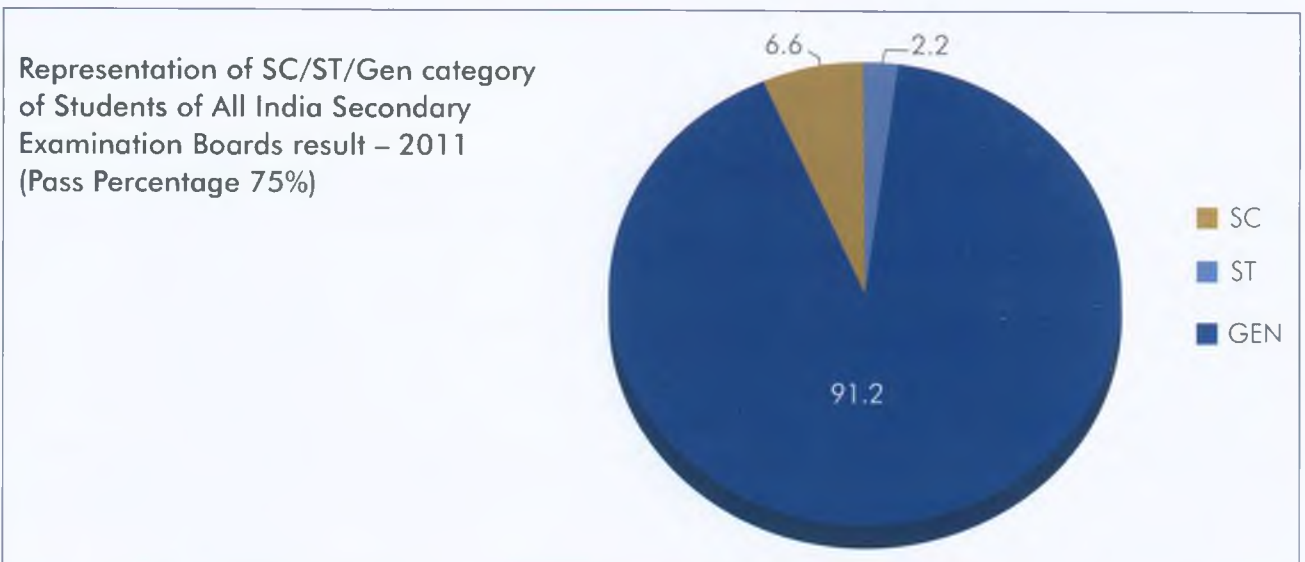

Source: COBSE documents collated from the Boards/Councils for 2011.