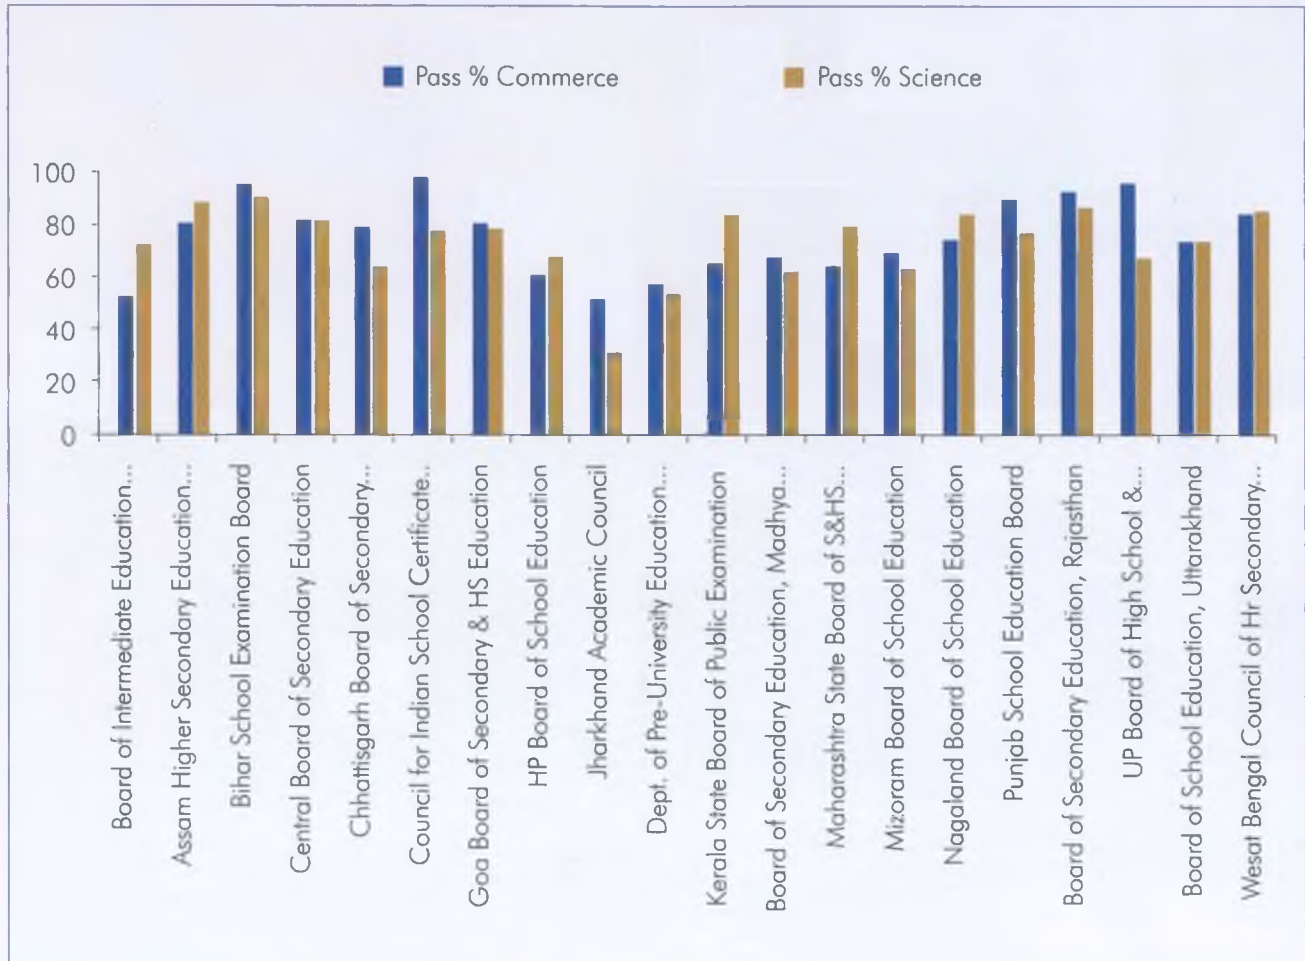

FIGURE - 11: Pass % Stream-wise comparison between All India Boards/Councils Examination Results of Higher Secondary education -2011 (Base 2011-Commerce=1103532 (pass %=69.61%), Science Total= 2376540 (pass %=72.56%) across 20 Boards/Councils)

Source: COBSE documents collated from the Boards/Councils for 2011

OBSERVATIONS

It has been observed that the responses from the Boards are not similar and constant in providing the statistics. Maximum 25 out of 32 Boards/Councils have provided information on Secondary and Senior/Higher Board Examination results since 2004. J&K Board conducts its examination twice a year, separately for Jammu and Kashmir Divisions and in this respect it is different from all other Boards.

The analysis so far done by COBSE has shown Boards/Councils which have high percentages and low pass percentages. The time taken by the Boards/Councils to declare the results has also been tabulated.

SUGGESTIONS

Since the time taken for the completion of examination process differs from Board to Board which range from 7 days (Bihar Board) to 59 days (U.P. Board), it is suggested that the time-frame should be such that it