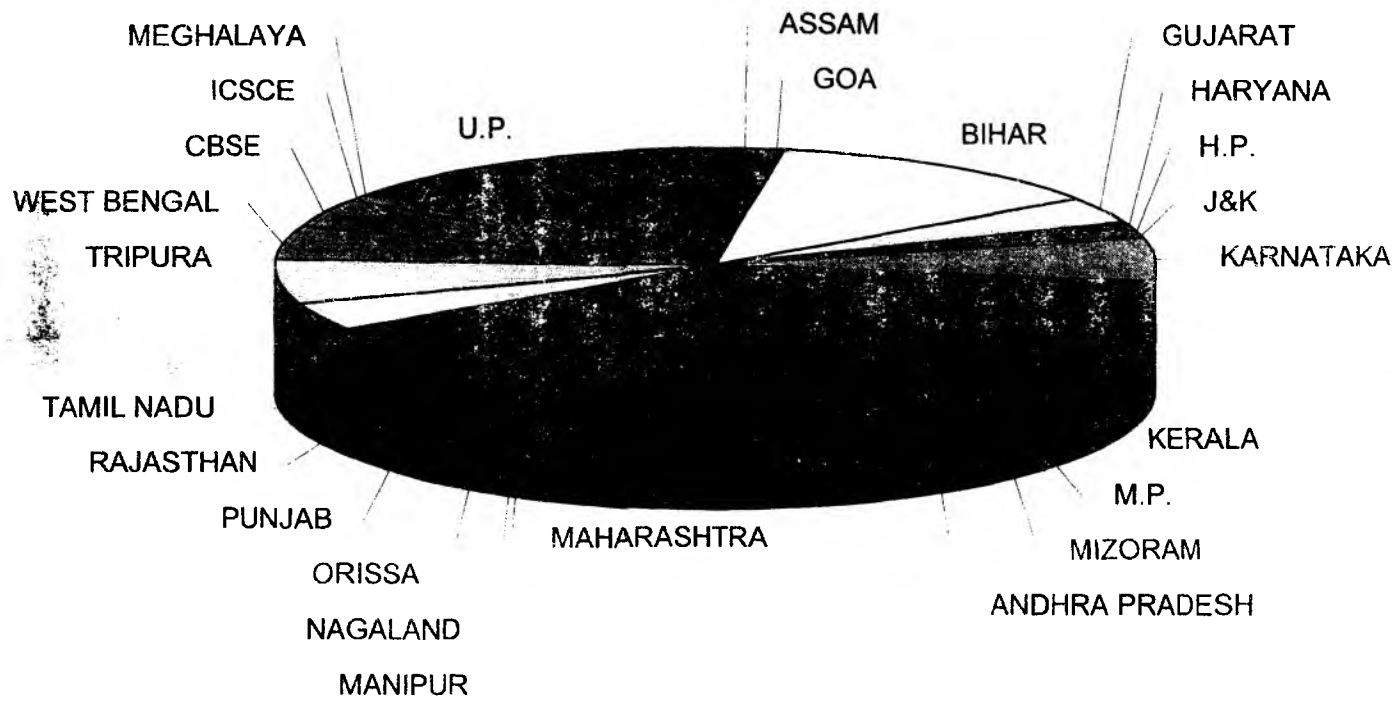

Percentage of students passed in High School Examination during 1994