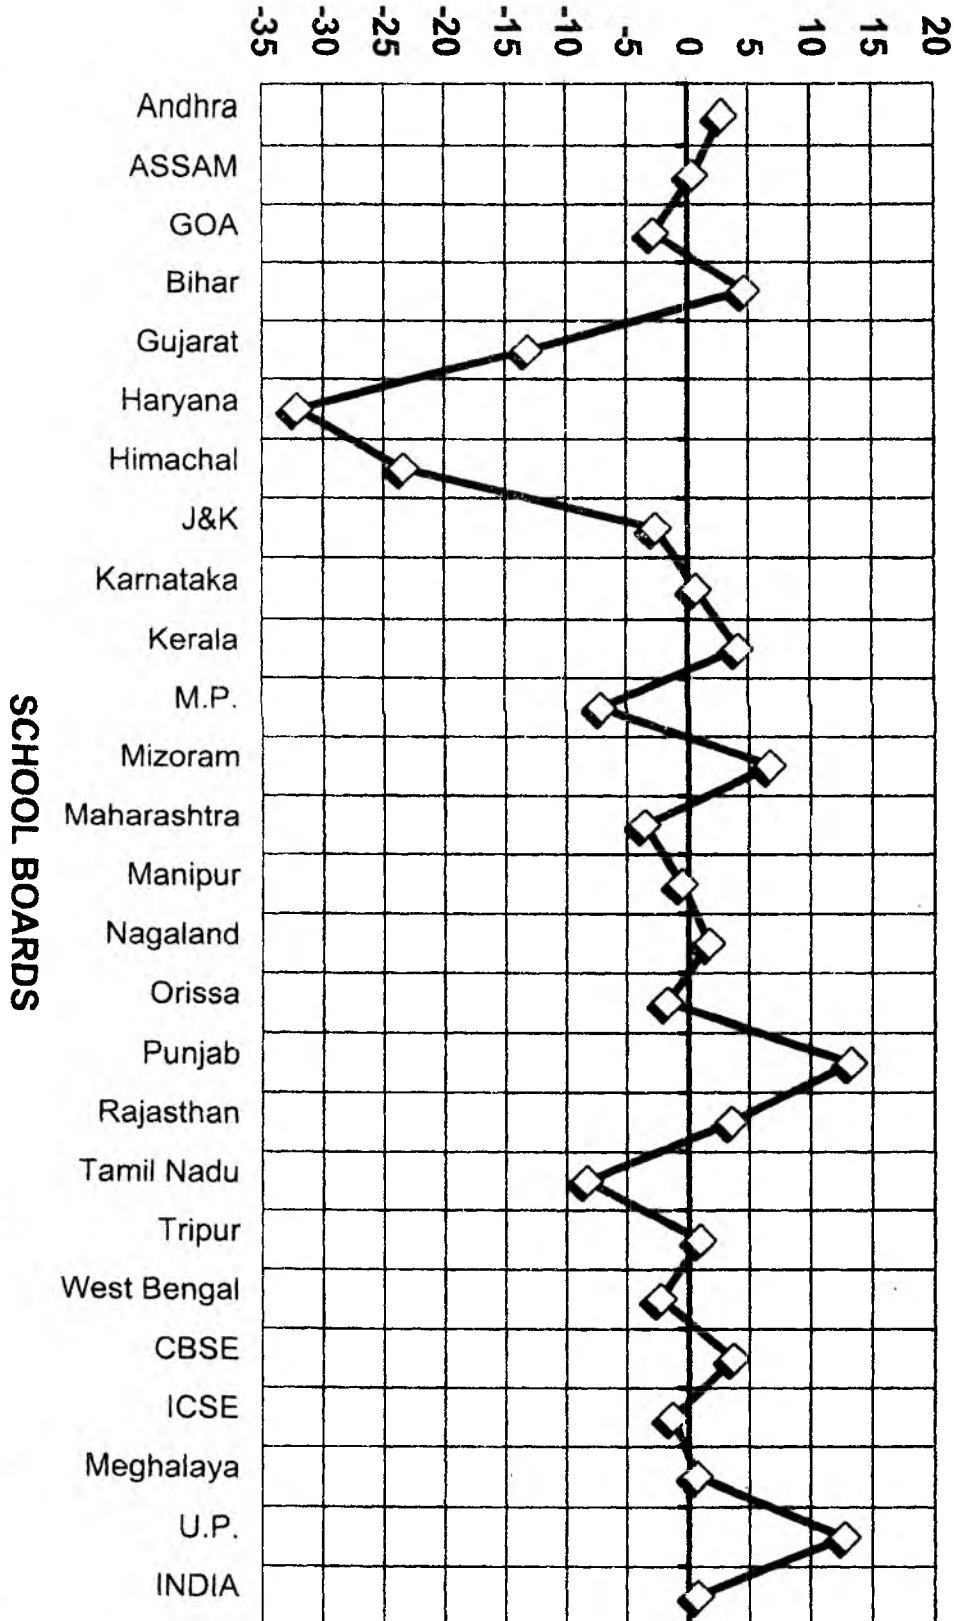

PERCENTAGES

DECREASE/INCREASE IN HIGH SCHOOL RESULT PERCENTAGES DURING
1994 OVER 1993