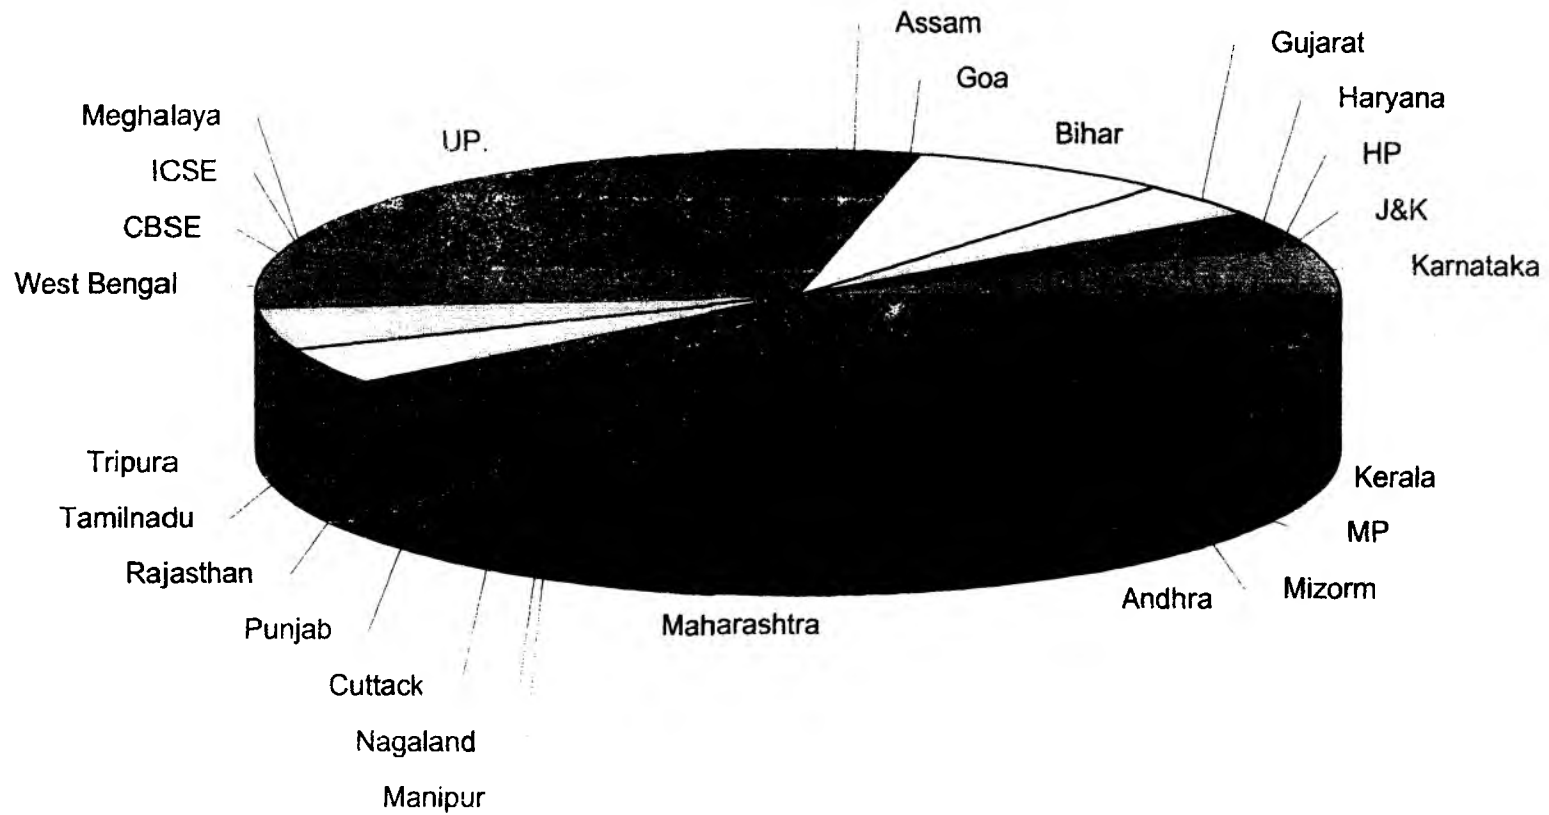

Percentage of students appeared in High School Examination during 1994