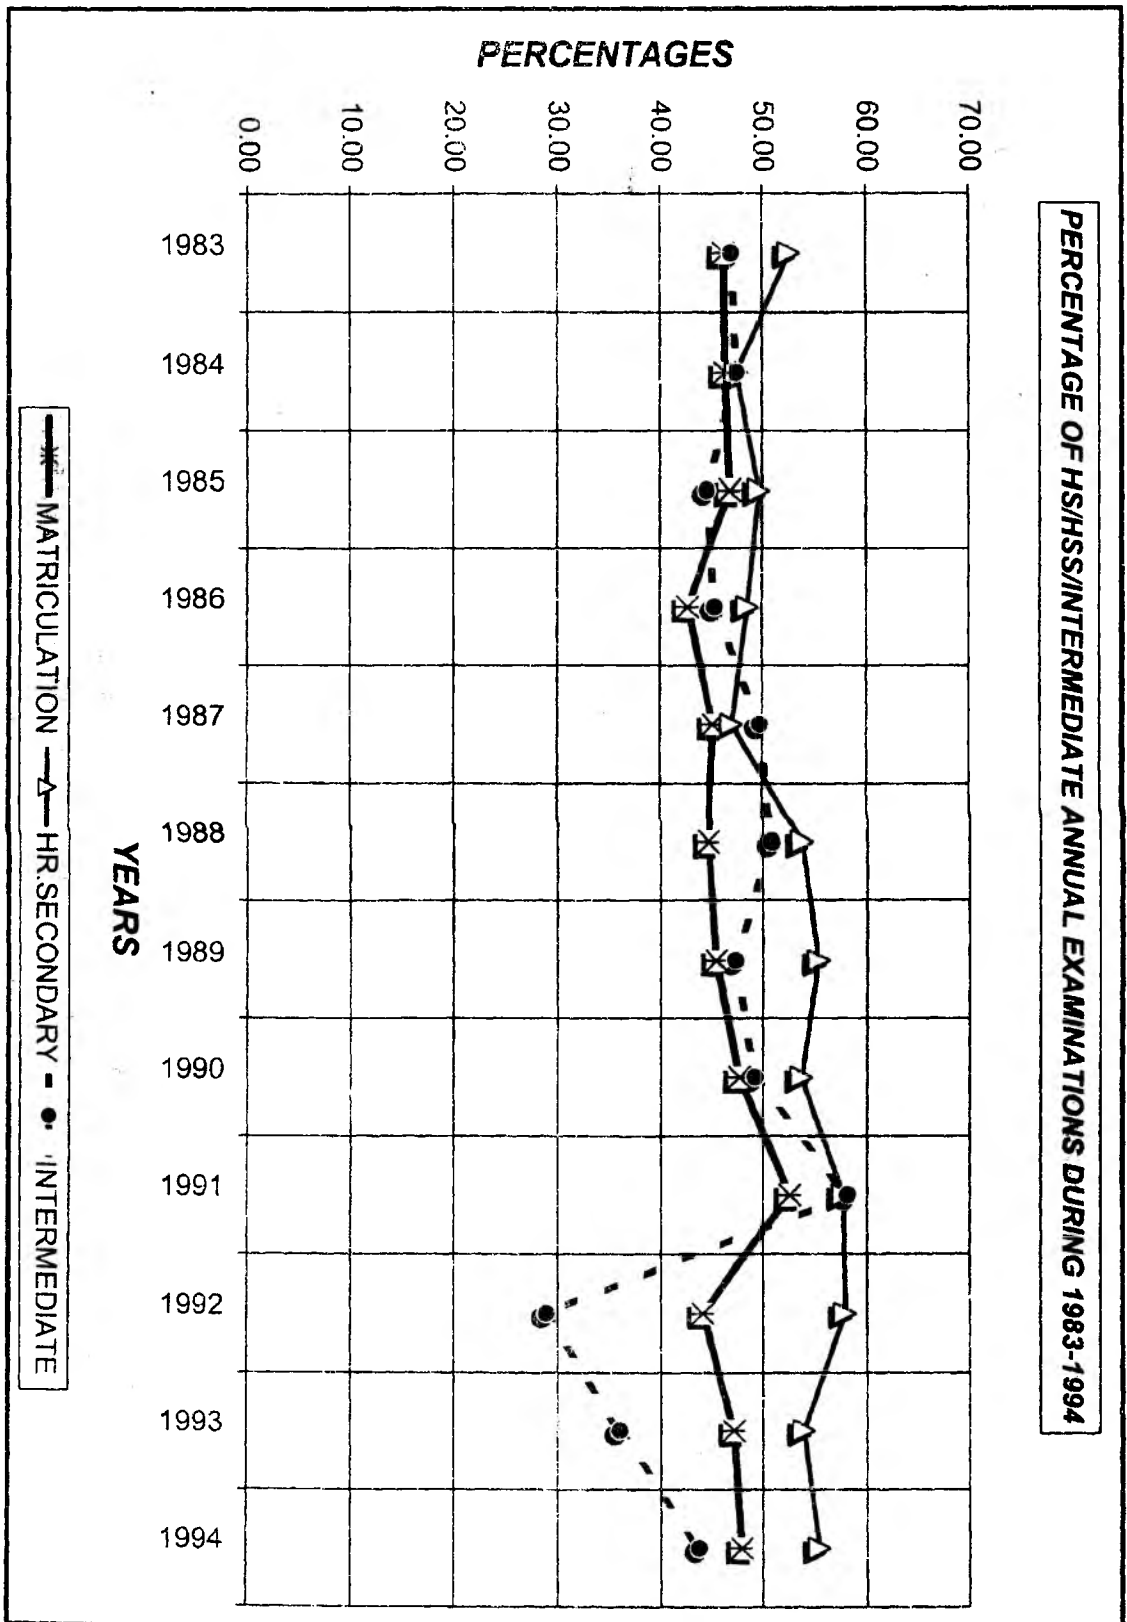

Results of High School, Higher Secondary & Intermediate/PUC Examinations, 1993 & 1994
ix(b)