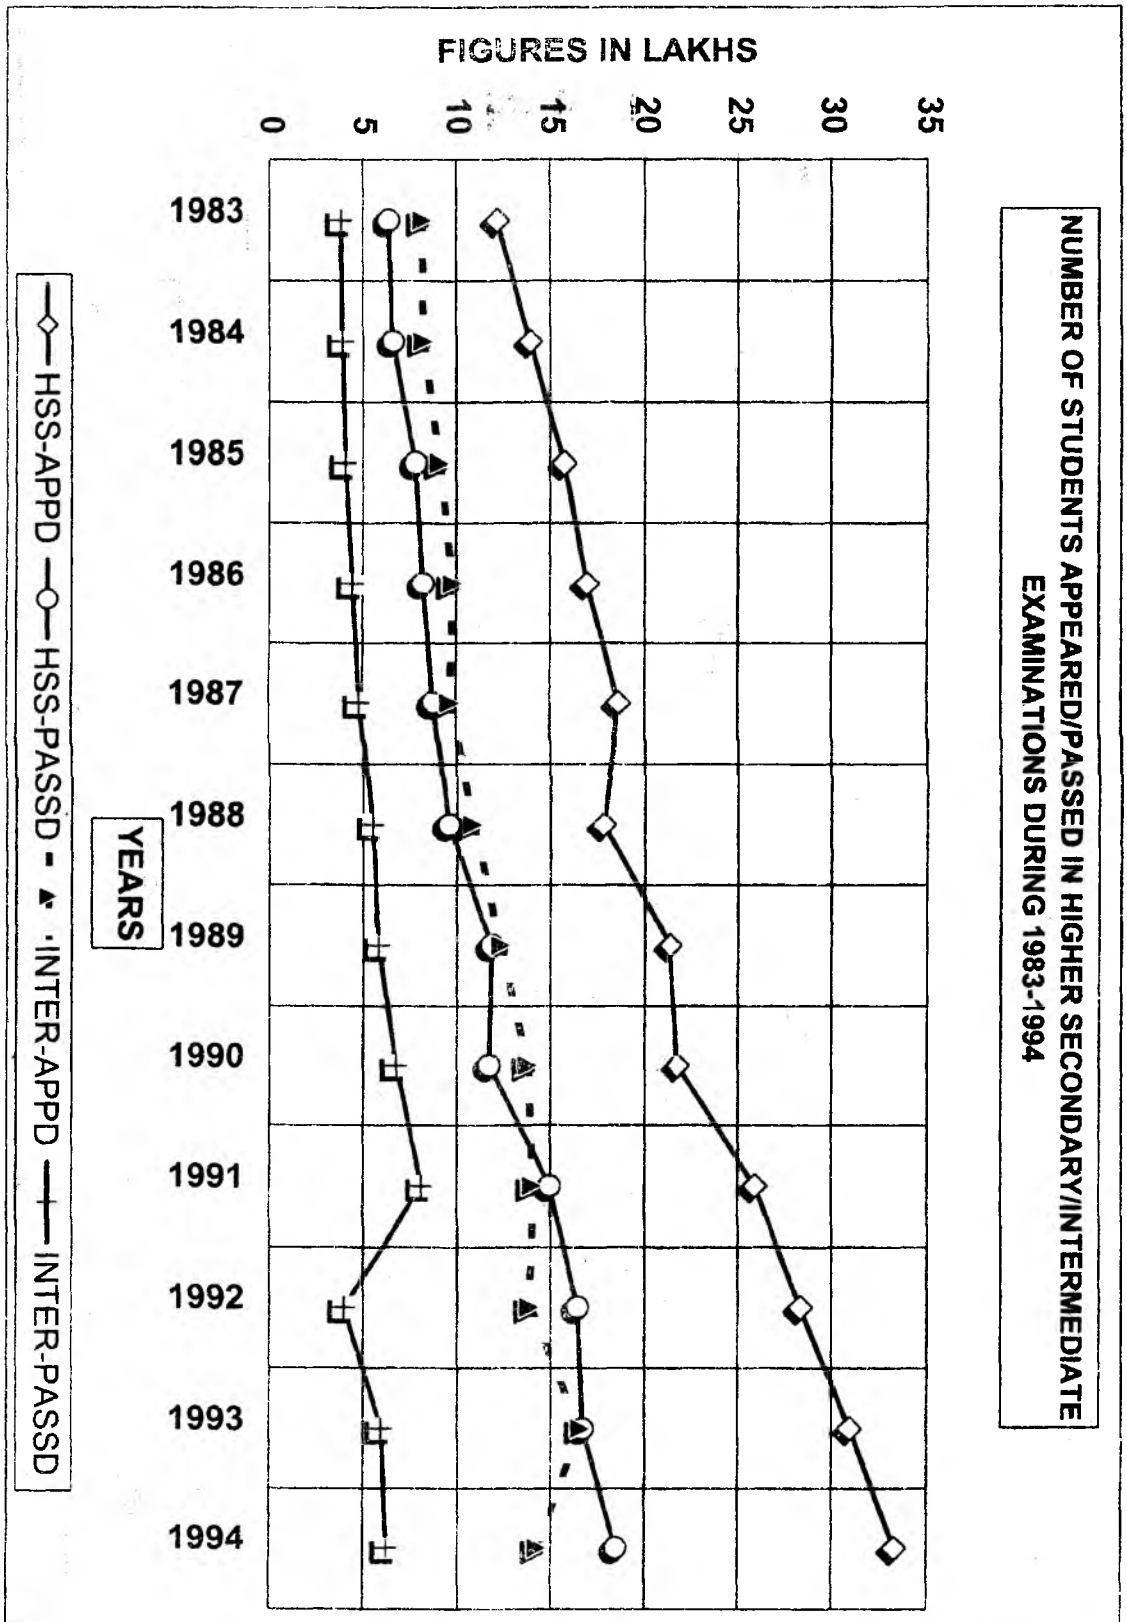

Results of High School, Higher Secondary & Intermediate/PUC Examinations, 1993 & 1994