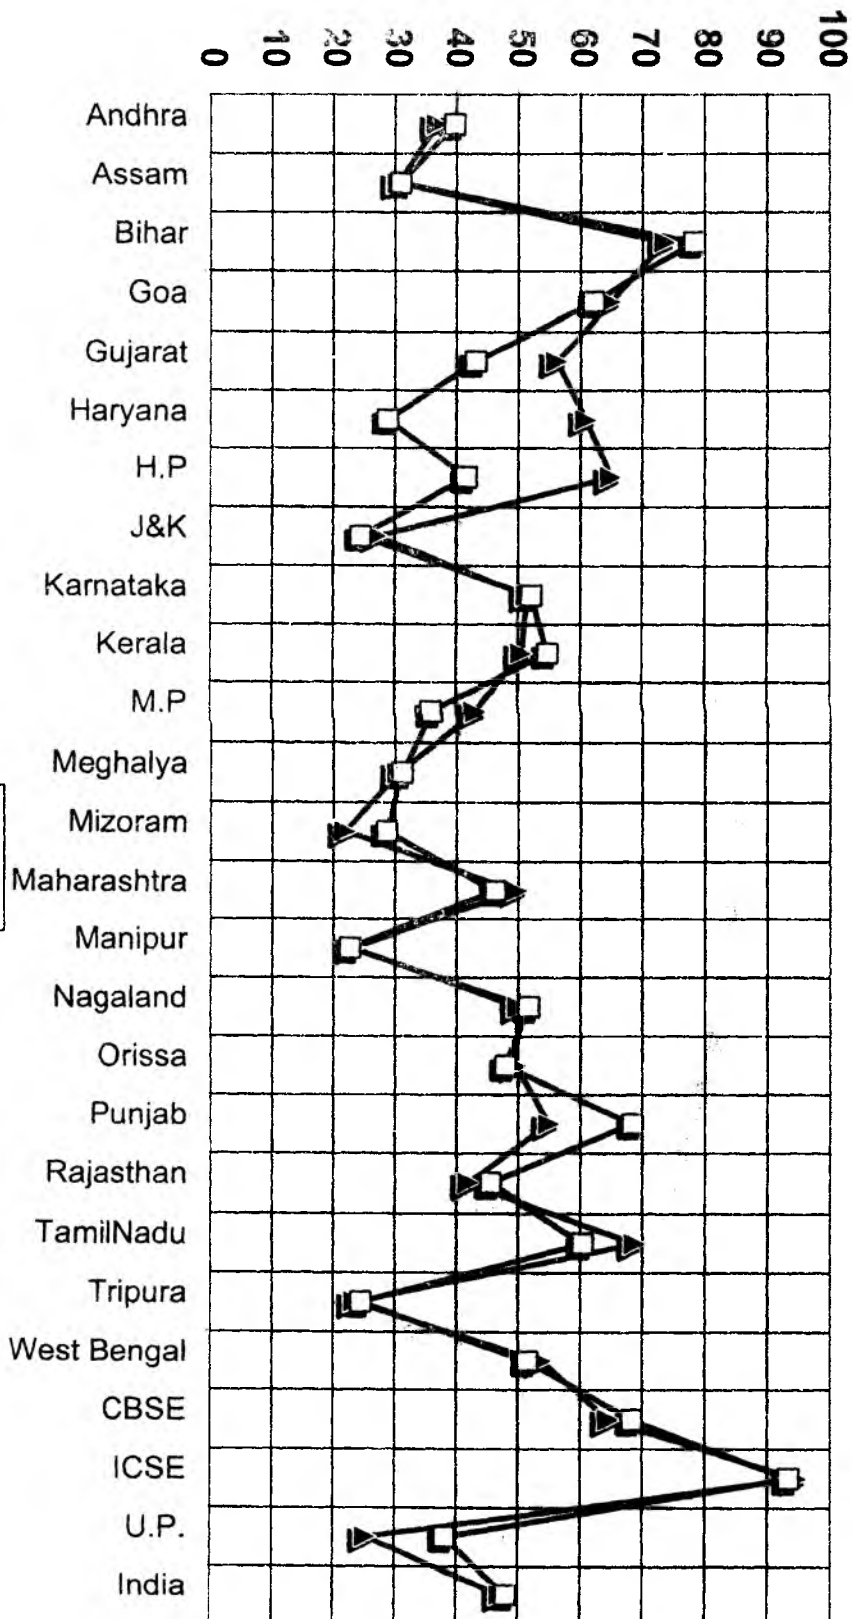

PERCENTAGES

PERCENTAGE OF CANDIDATES PASSED IN MATRICULATION EXAMINATION FROM VARIOUS BOARDS DURING 1993 & 1994

1993 1994