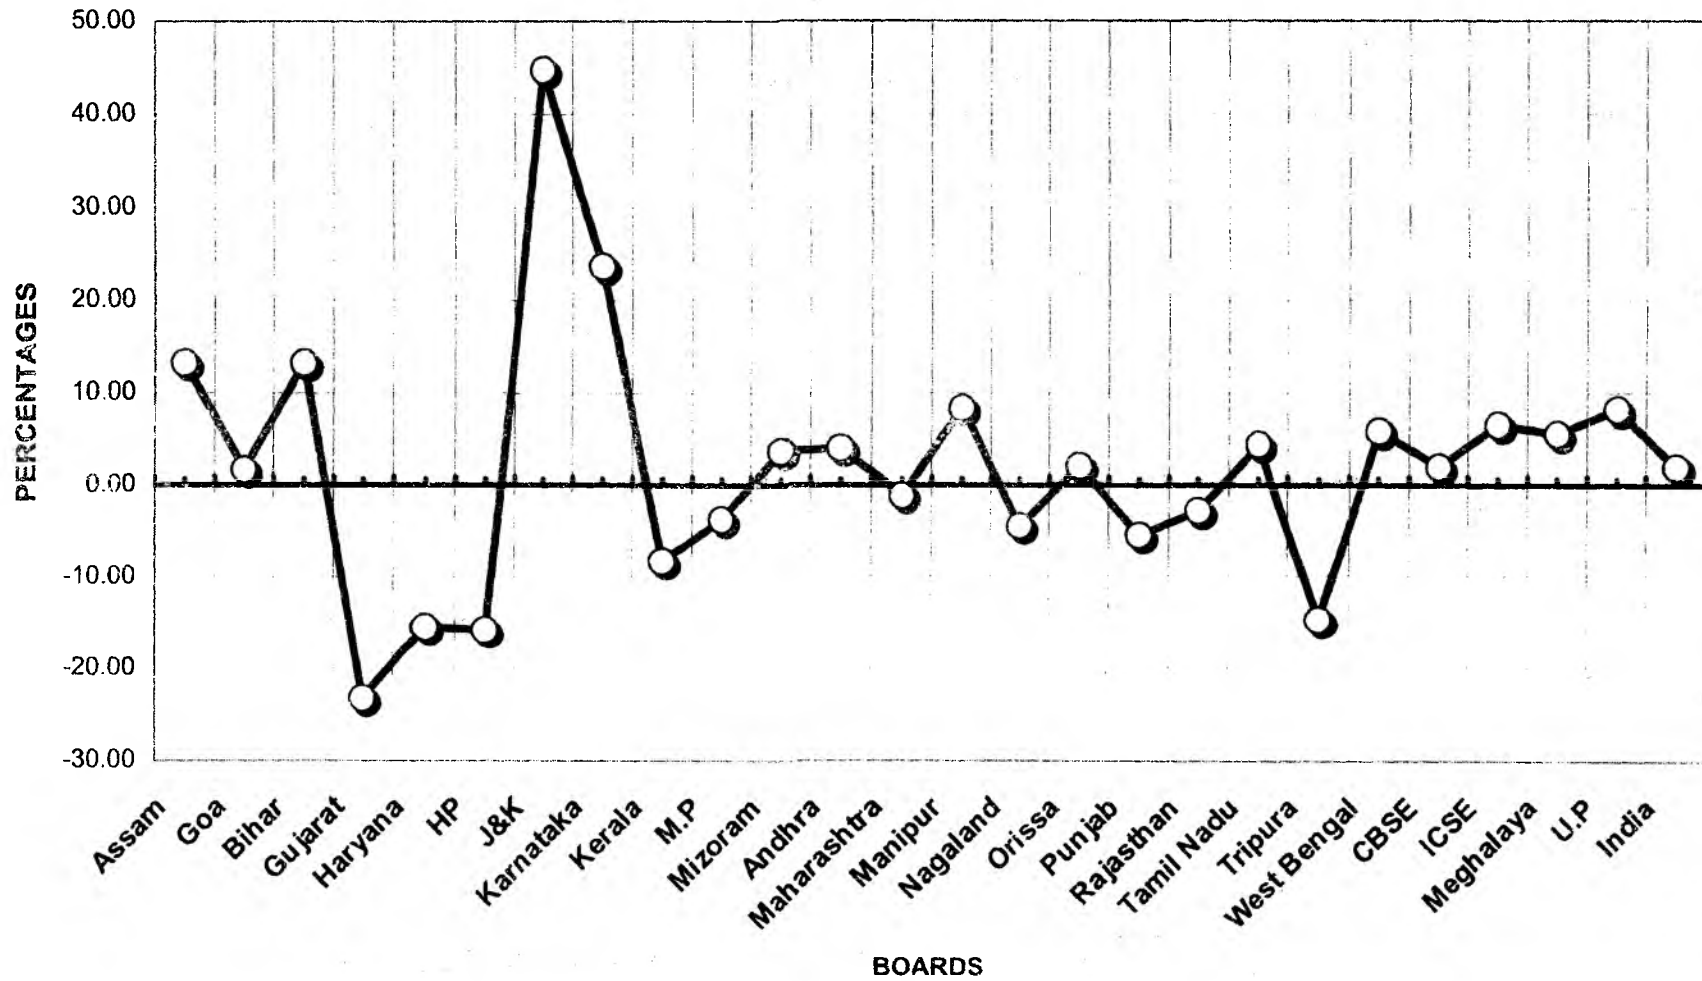

19. The pass percentages in high school, Higher Secondary and Intermediate/Pre-University Examinations for all the Boards taken together for the years 1983 to 1994 has been given in sub-table III as under:

Sub-Table-III

PASS PERCENTAGE OF ANNUAL/SUPPLEMENTARY EXAMINATIONS

Year	High School		Higher Secondary		Intermediate/ Pre University	
	Annual	Supple.	Annual	Supple.	Annual	Supple.
1983	46.30	28.90	52.60	33.30	47.00	28.20
1984	46.40	22.60	47.50	28.30	47.50	12.60
1985	46.88	24.36	49.68	33.77	44.65	22.22
1986	42.75	23.77	48.57	31.09	45.40	20.55
1987	45.24	20.20	47.06	31.06	49.74	20.58
1988	44.73	26.68	53.78	30.19	50.85	29.10
1989	45.47	24.23	55.38	35.12	47.34	17.63
1990	47.74	25.48	53.70	23.45	49.20	16.58
1991	52.58	28.95	57.71	37.69	58.10	NA
1992	44.09	26.63	57.88	34.41	28.86	15.22
1993	47.21	25.50	53.94	37.71	35.93	14.68
1994	47.95	29.00	55.44	32.14	43.73	26.76

High School Examination, 1993 (ANNUAL)

20. Table 1 shows the results of High School (Annual) Examination of various Boards in 1993. Among all the Boards, the pass percentage was the highest viz. 94.65% (94.29% for boys and 95.16% for girls) in case of Council for ISCE followed by Bihar Board (73.64%), (68.38% Boys and 85.91% girls), Goa Board of Secondary Education 64.91%, and CBSE 64.58% and the lowest in case of Mizoram Board of School Education at 21.93% followed by Manipur (23.17) and Tripura Board 23.52%. Among

**PERCENTAGE DECREASE/INCREASE IN PARTICIPATION RATE OF
MATRICULATION EXAMINATION DURING 1994 OVER 1993**