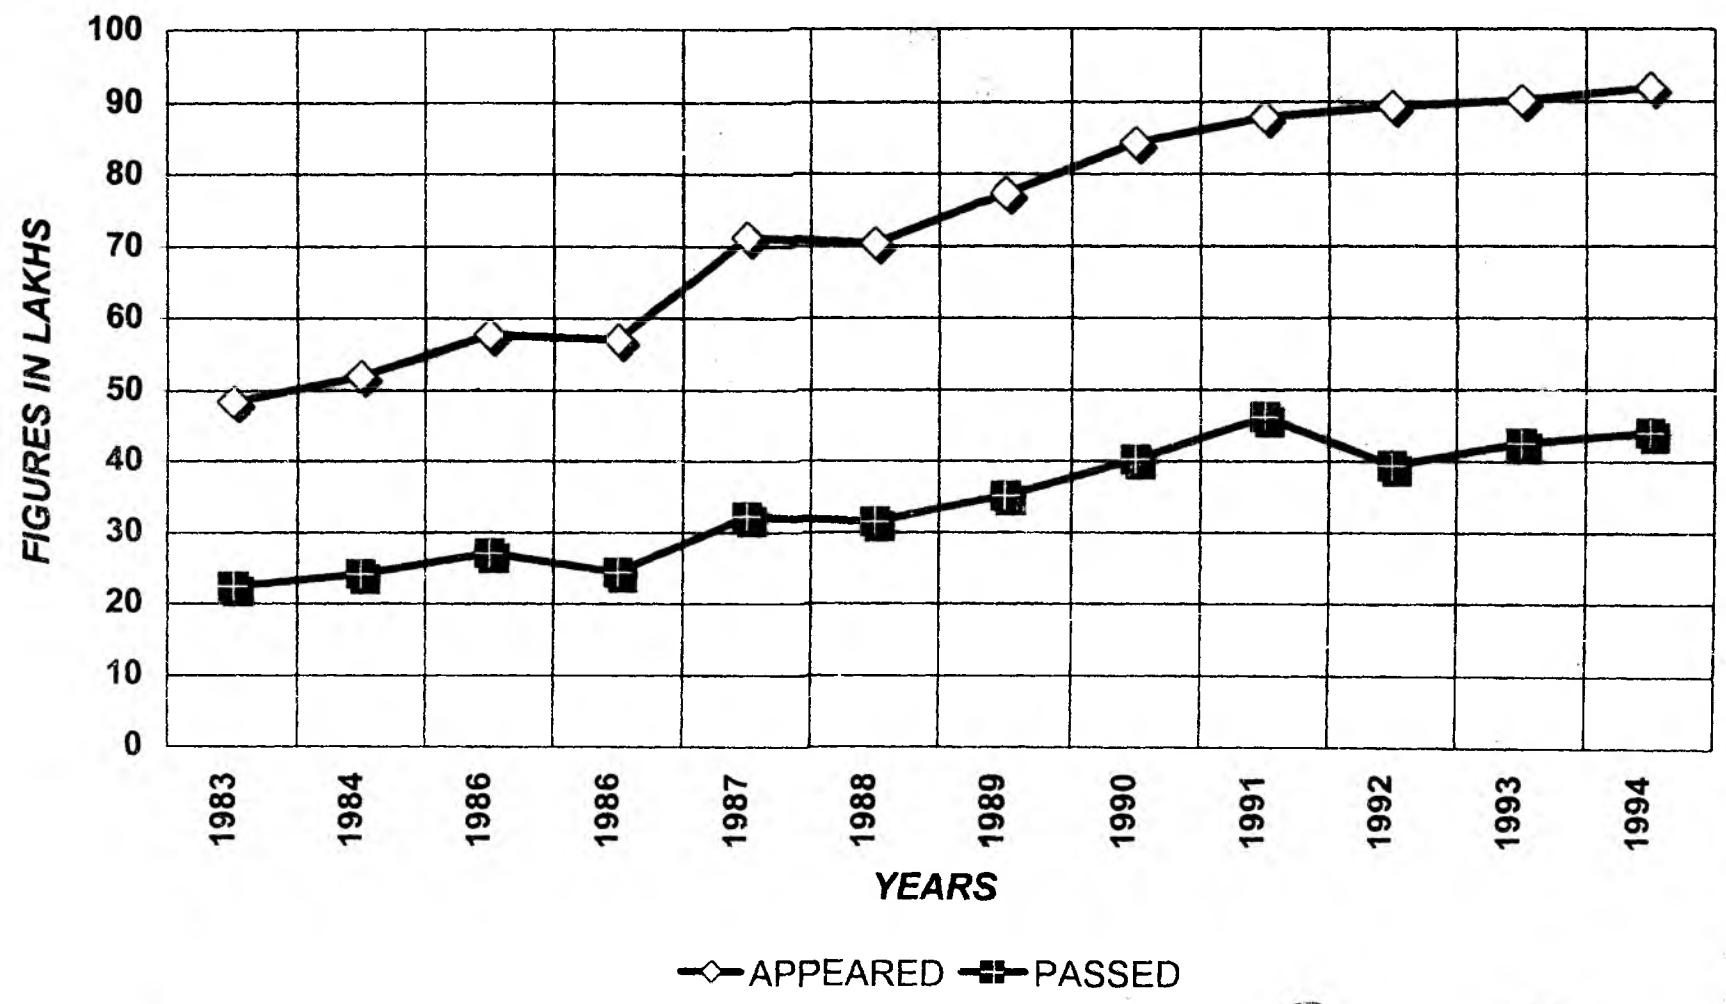

NUMBER OF CANDIDATES APPEARED AND PASSED IN HIGH SCHOOL EXAMINATION 1983-1994