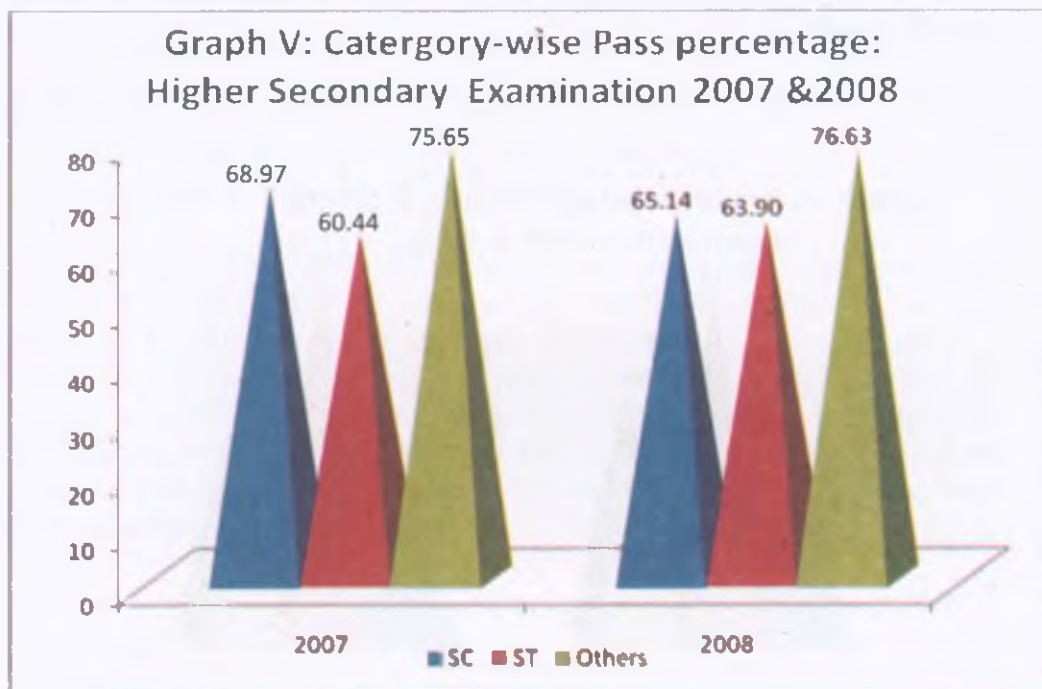

Scheduled Caste Students

7. Out of 13.17 lakh Scheduled Castes students who appeared in the Annual Higher Secondary Examination, 7.84 lakh students passed i.e. the pass percentage of SC students was 59.53%. About 2.19 lakh SC students reappeared in the Higher Secondary Supplementary Examination with the pass percentage at 33.79%. The overall pass percentage of SC students of the Higher Secondary Examination during 2008 (Annual and Supplementary) was thus 65.14%. Table-18 shows the results of the Higher Secondary Examination (Annual and Supplementary) of SC students of various Boards during 2008. Banasthali Vidyapeeth, Rajasthan achieved 100% pass percentage. Among other Boards, the pass percentage in (Annual and Supplementary) was the highest viz. 95.20% (94.78% for boys and 95.85% for girls) in the case of Council for ISCE followed by Manipur 90.25%, (89.19% for Boys and 91.38% for Girls) with the lowest in case of Karnataka 39.44% (35.26% Boys and 45.43% Girls) followed by Andhra Pradesh 56.13% (53.38% for boys and 59.90% for girls) and Tamil Nadu Board 56.53% ((53.74% for boys and 59.13% for girls).

8. Table-16, 17 and 18 shows the break up of SC students who appeared and passed as regular/private candidates in the Annual, Supplementary and the combined Annual & Supplementary Higher Secondary Examination.

Scheduled Tribes Students

9. Out of 4.92 lakh Scheduled Tribe students who appeared in the Annual Higher Secondary Examination, 2.90 lakh students passed i.e. the pass percentage of ST students was 59.02%. About 0.62 lakh ST students