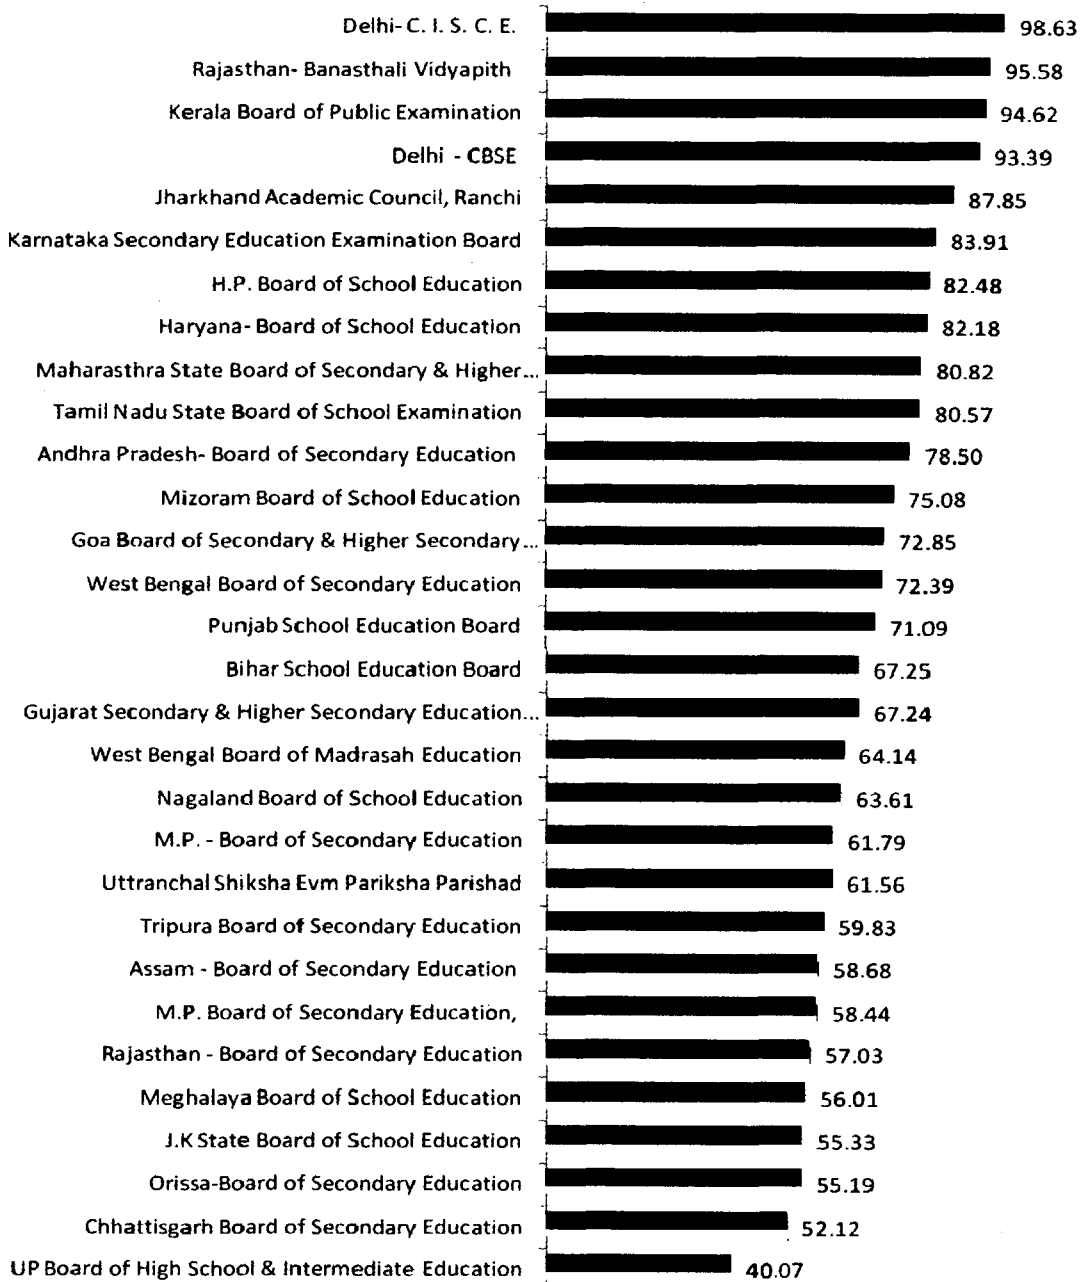

Graph-1: Percentage of Passed Students in various Boards of High School Examination-2008

3. Table-7 shows the results of the Secondary/High School (Annual) Examination of various Boards in 2008. The National Average of passed candidates was 64.16% (61.65% for boys and 67.43% for girls). Among all the Boards, the pass percentage was the highest viz. 98.63% (92.27% for boys and 99.09% for girls) in case of Council for ISCE followed by Kerala 91.23% (88.96% for