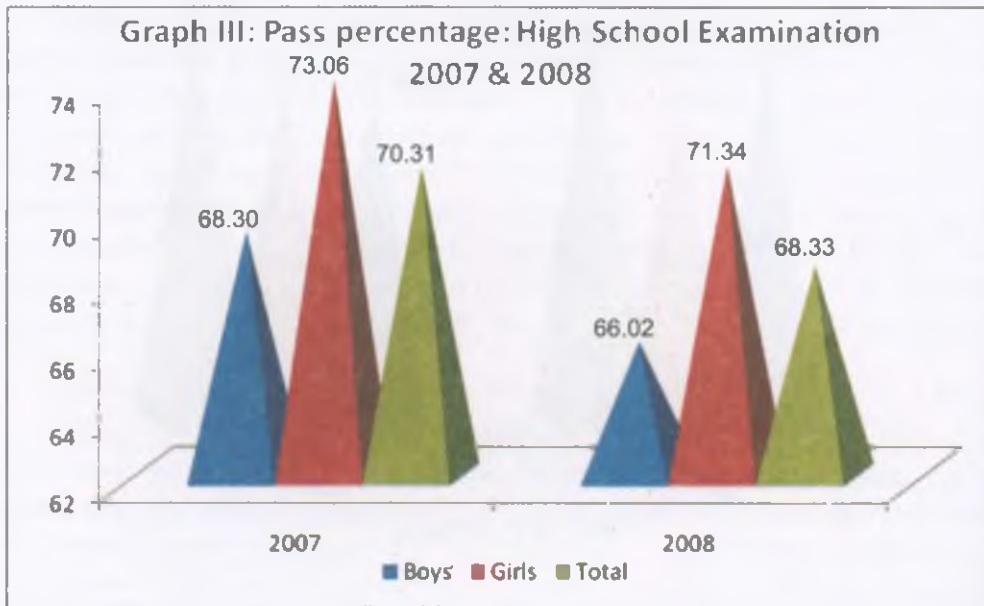

at 40.49%. The overall pass percentage of ST students of Secondary Examination during 2008 (Annual and Supplementary) was thus 59.60%.

12. Table-27 shows the results of the Secondary/High School of ST students (Annual and Supplementary) Examinations of the various Boards in 2008. Among all the Boards, the pass percentage of ST students was highest i.e. 98.46% (98.58% for boys and 98.32% for girls) in case of Council for ISCE followed by Banasthali Vidyapeeth 88.89% (100% for boys and 88.24% for girls), Jharkhand 84.90% (85.38% for boys and 84.20% for girls) and Kerala 83.17%, (79.01% for Boys and 87.42% for girls) with the lowest in case of West Bengal Board of Madarsa Education 38.32% (38.71% for boys and 37.84% for girls) followed by Tripura Board 38.81% (43.09% for boys and 33.30% for girls).

13. Table-25, 26 and 27 shows the break up of the ST students who appeared and passed as regular/private candidate in the Annual, Supplementary and in combined (Annual & Supplementary) Examination.

Comparison of Secondary/High School Examination Results from previous year (2007) result

14. Table I (Graph III) shows the comparison of results in the year 2007 & 2008. A comparison of the position of Secondary/High School Examination results during the last years at all India level reveals that the number of

students who appeared in the Secondary/High School Examination has decreased from 147.12 lakh in 2007 to 145.22 lakh in the year 2008. The overall pass percentage has decreased from 70.31% in 2007 to 68.33% in 2008. The decrease is mainly due to the reduction of number of candidates in Uttar Pradesh Board owing to reason of discontinuation of policy of Self Centres examination in 2008. Secondly, Supplementary examination could not be held