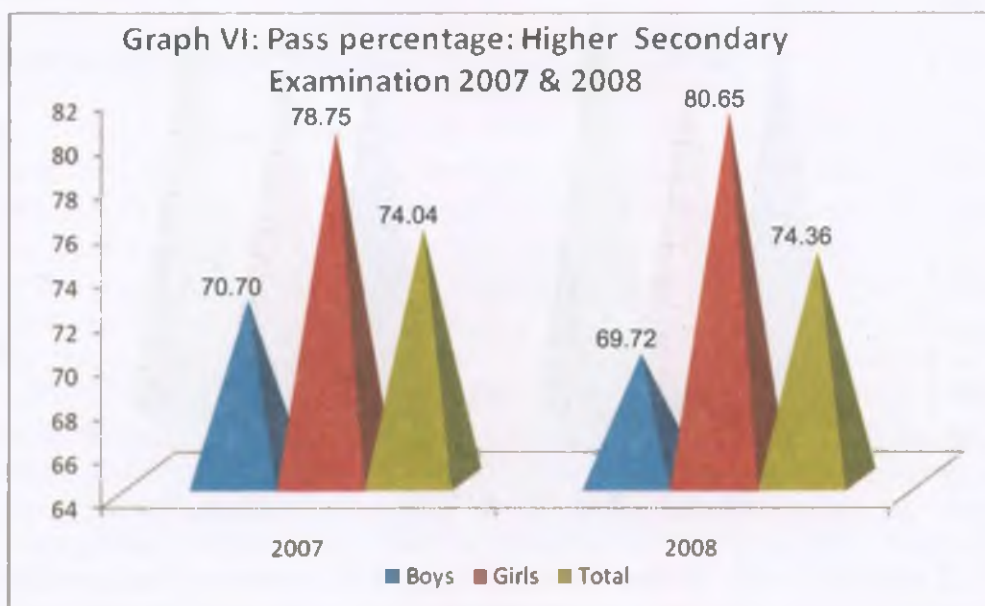

reappeared in Higher Secondary Supplementary Examination with the pass percentage at 38.54%. The overall pass percentage of ST students of Higher Secondary Examination during 2008 (Annual and Supplementary) was thus 63.90%. Table-27 shows the results of the Higher Secondary Examination (Annual and Supplementary) of ST students of the various Boards in 2008. Among all the Boards, the pass percentage of ST students in (Annual and Supplementary) was highest viz. 94.80% (92.87% for boys and 96.90% for girls) in the case of Council for ISCE followed by Banasthali Vidyapeeth 94.12% and Gujarat 85.58% (82.38% for boys and 90.04% for girls) and Madhya Pradesh 81.31%, (79.34% for boys and 85.66% for girls) with the lowest in case of Karnataka 41.32% (36.05% for Boys and 50.01% for Girls) followed by Orissa 48.75% (48.79% for boys and 48.69% for girls) and Andhra Pradesh 53.10% (52.59% for boys and 54.00% for girls). Table-25, 26 and 27 shows the break up of the ST students who appeared and passed as regular/private candidates in Annual, Supplementary and in combined (Annual & Supplementary) Higher Secondary Examination.

Comparison of Higher Secondary Examination Results from previous year (2007) result

10. Table I (Graph VI) shows the comparison of results in the year 2007 & 2008.

A comparison of the position of Higher Secondary Examination results during the last years at all India level reveals that the number of students who appeared in the Higher Secondary Examination has increased from 88.68 lakh in 2007 to 94.31 lakh in the year 2008 showing an annual average growth rate of 6.35%. Pass percentage of girls over the previous year remained higher than boys. The overall pass percentage has increased marginally from 74.04% in 2007 to 74.36% in 2008. In the Higher Secondary Examination, the female