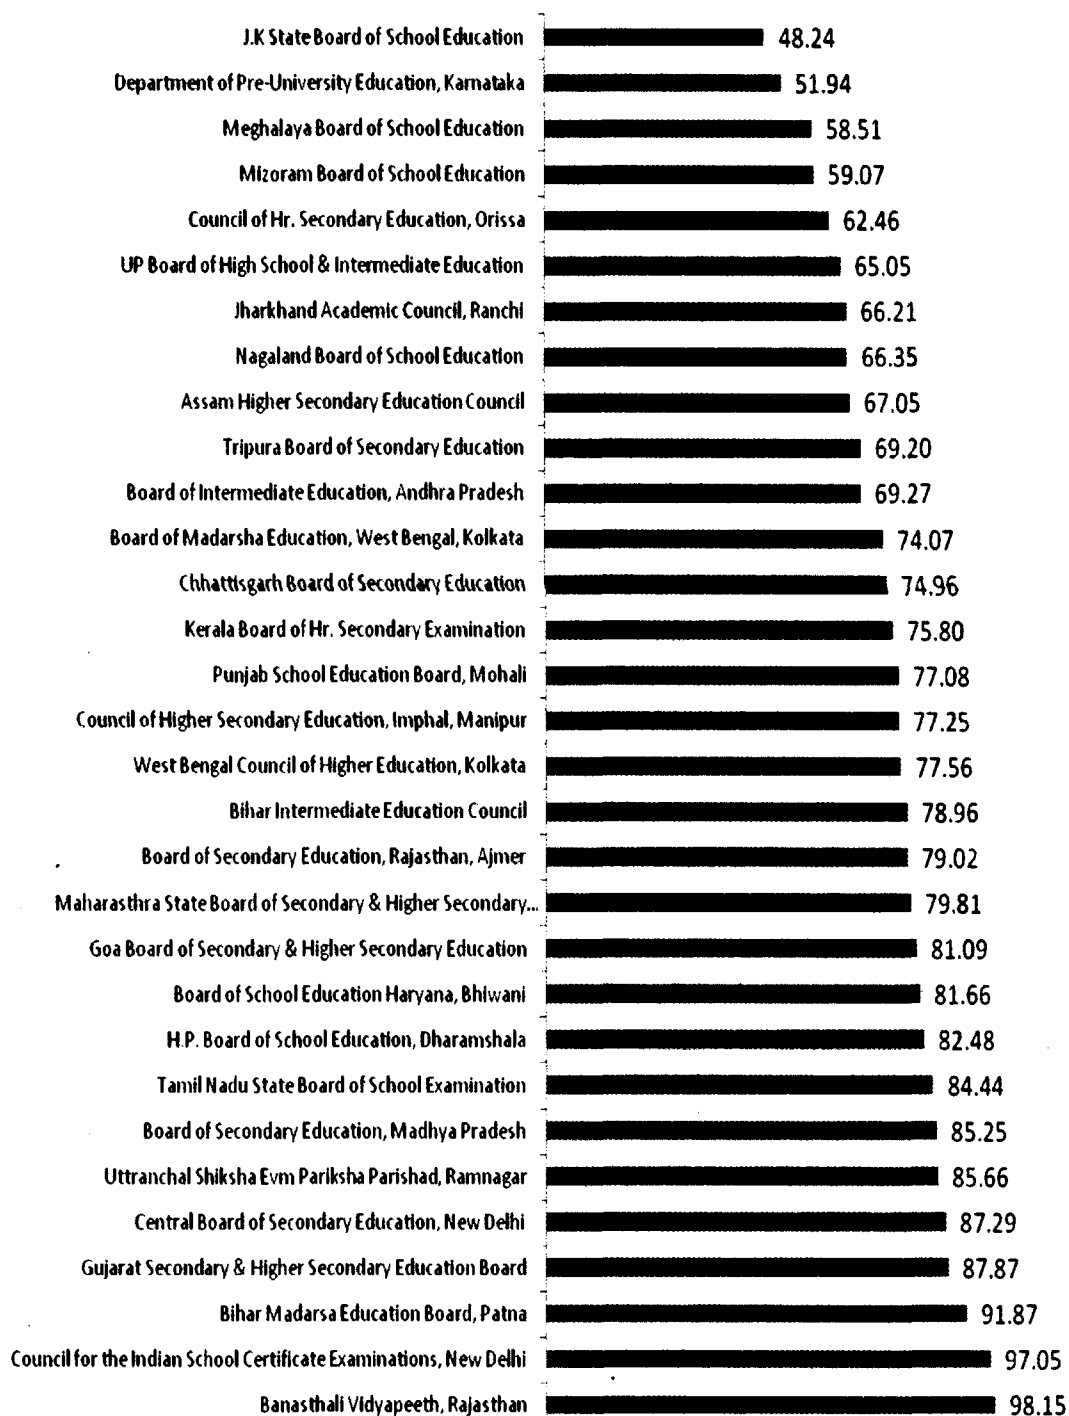

**Graph IV: Percentage of Passed Students in Various Boards of
Higher Secondary Level Examination- 2008 (Annual &
Supplimentary)**