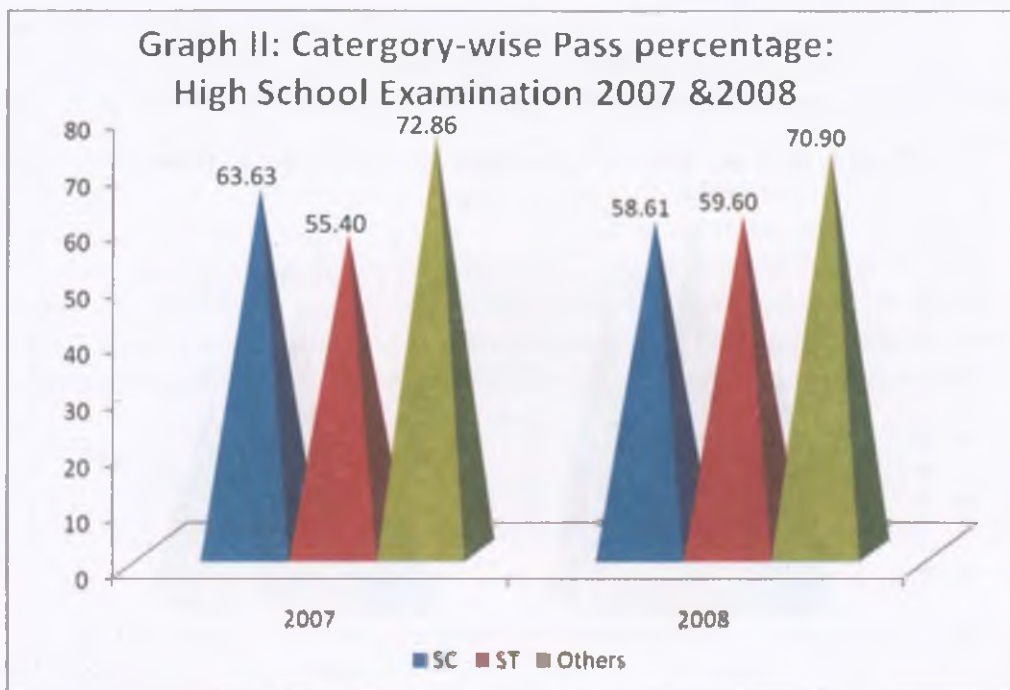

reappeared in "Supplementary examination of Secondary/High School with the pass percentage at 35.05%. The overall pass percentage of SC students of Secondary Examination during 2008 (Annual and Supplementary) was thus 58.61%.

9. Tabale-18 shows the results of the Secondary/High School of SC students (Annual and Supplementary) Examination of various Boards during 2008. Banasthali Vidyapeeth achieved 100% pass percentage. Apart from this Board, the pass percentage was the highest viz. 97.74% (97.33% for boys and 98.34% for girls) in the case of Council for ISCE followed by Kerala 87.54% (84.17% for Boys and 90.79% for girls) with the lowest in case of Uttar Pradesh 29.61% (23.21% Boys and 38.52% Girls) followed by Orissa 42.20% (43.15% for boys and 40.92% for girls) and West Bengal Board of Madarsa Education Board 45.92% (50.16% for boys and 41.95% for girls).

10. Table-16, 17 and 18 shows the break up of SC students who appeared and passed as regular/private candidate in the Annual, Supplementary and the combined (Annual and Supplementary) Secondary/High School Examination of various Boards in 2008.

Scheduled Tribes Students

11. Out of 9.17 lakh Scheduled Tribe students who appeared in the Annual Secondary/High School Examination, 5.01 lakh students passed i.e. the pass percentage of ST students was 54.57%. 1.14 lakh ST students reappeared in Supplementary Examination of Secondary/High School with pass percentage