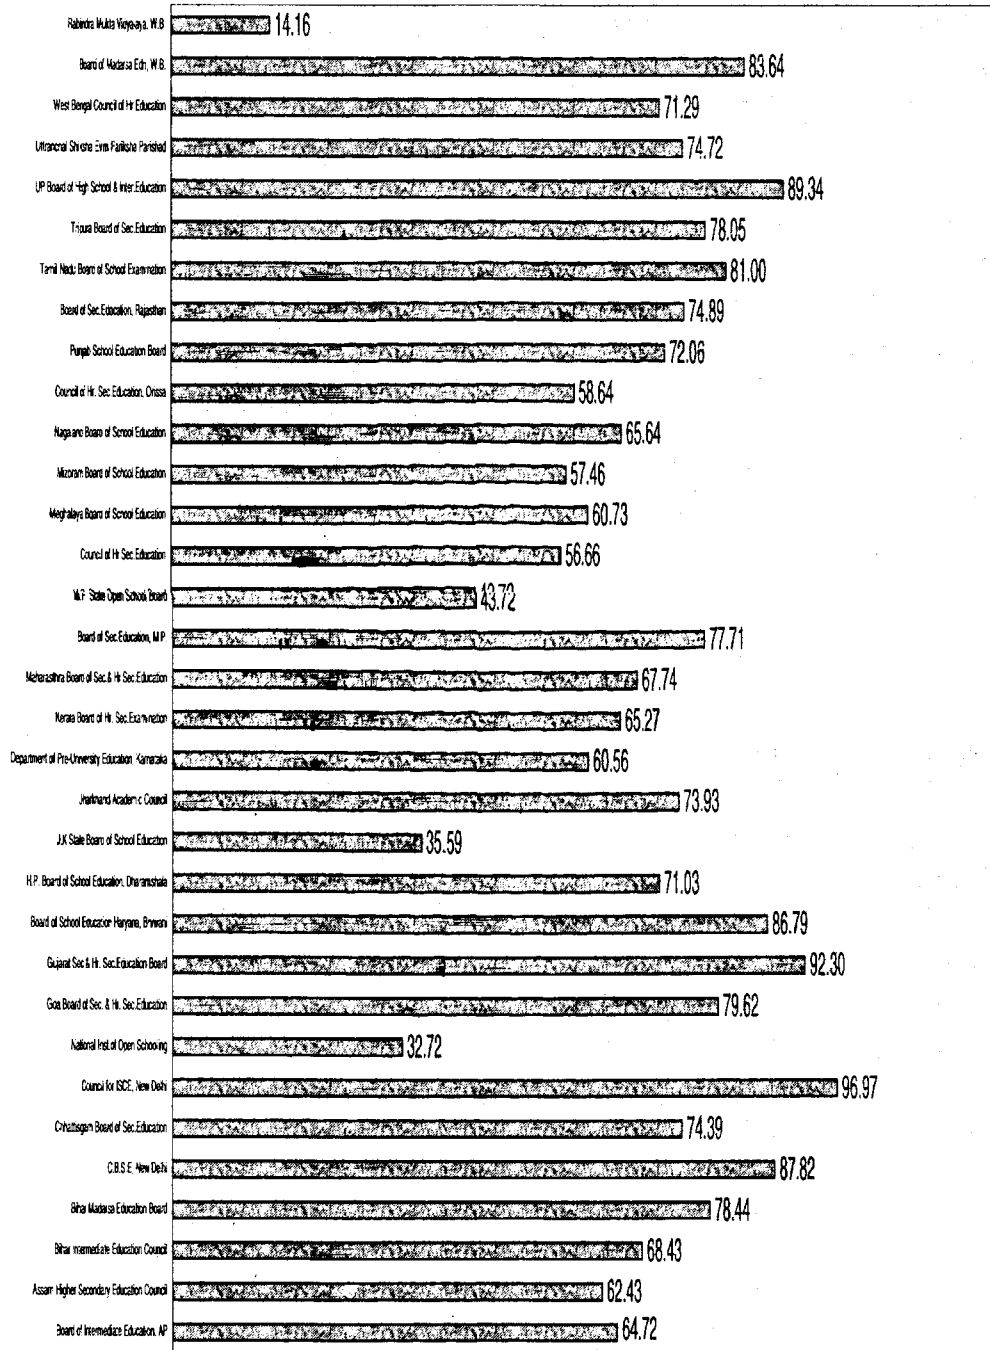

Graph IV: Percentage of Passed Students in various Boards of Higher Secondary Level Examination -2007 (Annual & Supplementary)