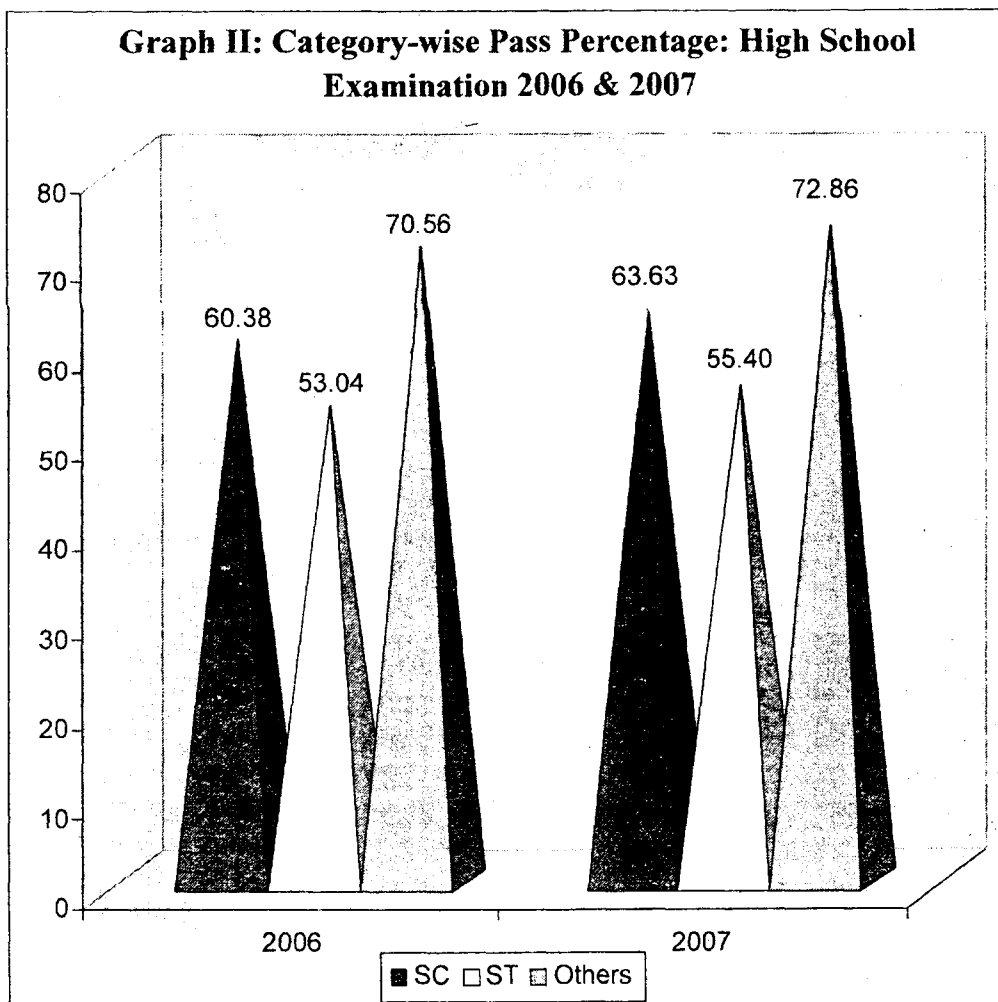

9. Tabale-18 shows the results of the Secondary/High School of SC students (Annual and Supplementary) Examination of various Boards during 2007. Among all the Boards, the pass percentage was the highest viz. 92.39% (96.38% for boys and 97.99% for girls) in the case of Council for ISCE followed by CBSE 87.34% (87.96% for Boys and 86.53% for girls) with the lowest in case of NIOS 26.96% (26.39% Boys and 28.59% Girls) followed by Rabindera Mukta Vidhyalaya 32.51% and Rajasthan Board 43.50%.

10. Table-16, 17 and 18 shows the break up of SC students who appeared and passed as regular/private candidate in the Annual, Supplementary and the combined (Annual and Supplementary) Secondary/High School Examination of various Boards in 2007.

Scheduled Tribes Students

11. Out of 8.58 lakh Scheduled Tribe students who appeared in the Annual Secondary/High School Examination, 4.33 lakh students passed i.e. the pass percentage of ST students was 50.43%. 1.15 lakh ST students reappeared in Supplementary Examination of Secondary/High School with pass percentage