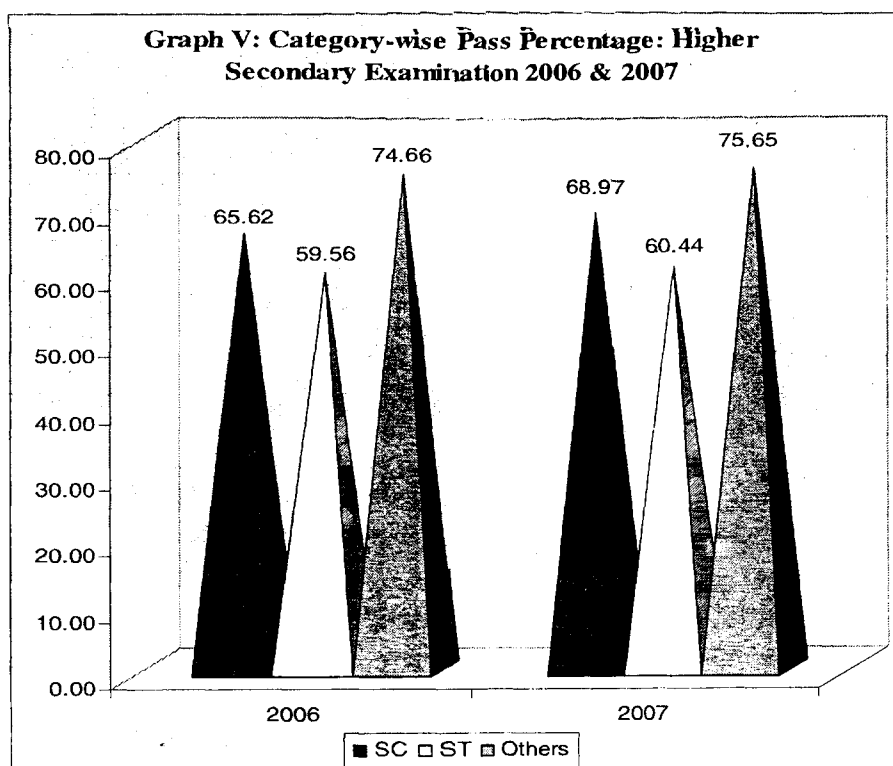

6. Table-28 gives division-wise break-up of the candidates who passed. Division-wise break-up is not available in respect of 5 Boards.

Scheduled Caste Students

7. Out of 11.71 lakh Scheduled Castes students who appeared in the Annual Higher Secondary Examination, 7.54 lakh students passed i.e. the pass percentage of SC students was 64.38%. About 1.60 lakh SC students reappeared in the Higher Secondary Supplementary Examination with the pass percentage at 33.60%. The overall pass percentage of SC students of the Higher Secondary Examination during 2007 (Annual and Supplementary) was thus 68.97%. Table-18 shows the results of the Higher Secondary Examination (Annual and Supplementary) of SC students of various Boards during 2007. Among all the Boards, the pass percentage in (Annual and Supplementary) was the highest viz. 95.50% (94.04% for boys and 97.64% for girls) in the case of Council for ISCE followed by Gujarat 90.59%, (87.89% for Boys and 94.56% for Girls) with the lowest in case of Rabindera Mukta Vidhyalaya 13.24% (12.50% Boys and 14.08% Girls) followed by NIOS 30.54% and M.P. Open School Board 43.60%.

8. Table-16, 17 and 18 shows the break up of SC students who appeared and passed as regular/private candidates in the Annual, Supplementary and the combined Annual & Supplementary Higher Secondary Examination