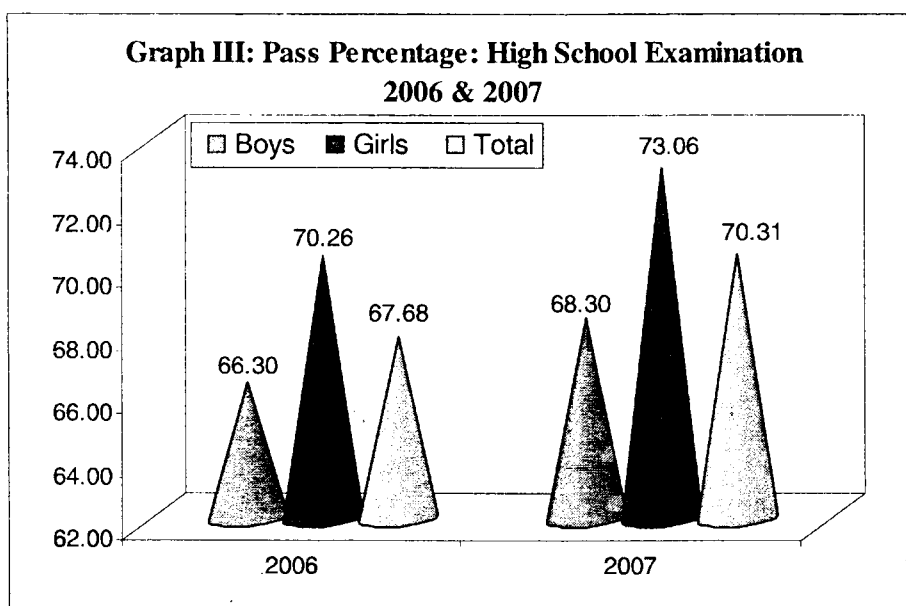

at 37.27%. The overall pass percentage of ST students of Secondary Examination during 2007 (Annual and Supplementary) was thus 55.40%.

12. Table-27 shows the results of the Secondary/High School of ST students (Annual and Supplementary) Examinations of the various Boards in 2007. Among all the Boards, the pass percentage of ST students was highest viz. 98.50% (97.93% for boys and 99.15% for girls) in case of Council for ISCE followed by Mizoram 83.31% (89.83% for boys and 77.07% for girls) and Karnataka 82.52%, (81.79% for Boys and 83.48% for girls) with the lowest in case of Rabindera Open School, West Bengal 27.11% (26.17% Boys and 27.96% Girls) followed by NIOS Board 33.44.

13. Table-25, 26 and 27 shows the break up of the ST students who appeared and passed as regular/private candidate in the Annual, Supplementary and in combined (Annual & Supplementary) Examination.

Comparison of Secondary/High School Examination Results from previous year (2006) result

14. Table I (Graph III) shows the comparison of results in the year 2006 & 2007. A comparison of the position of Secondary/High School Examination results during the last years at all India level reveals that the number of

students who appeared in the Secondary/High School Examination has increased from 140.12 lakh in 2006 to 147.12 lakh in the year 2007 showing an annual average growth rate of 5.00%. Pass percentage of girls over the previous year remained higher than that for boys. The overall pass percentage has increased from 67.86% in 2006 to 70.31% in 2007. In the Secondary