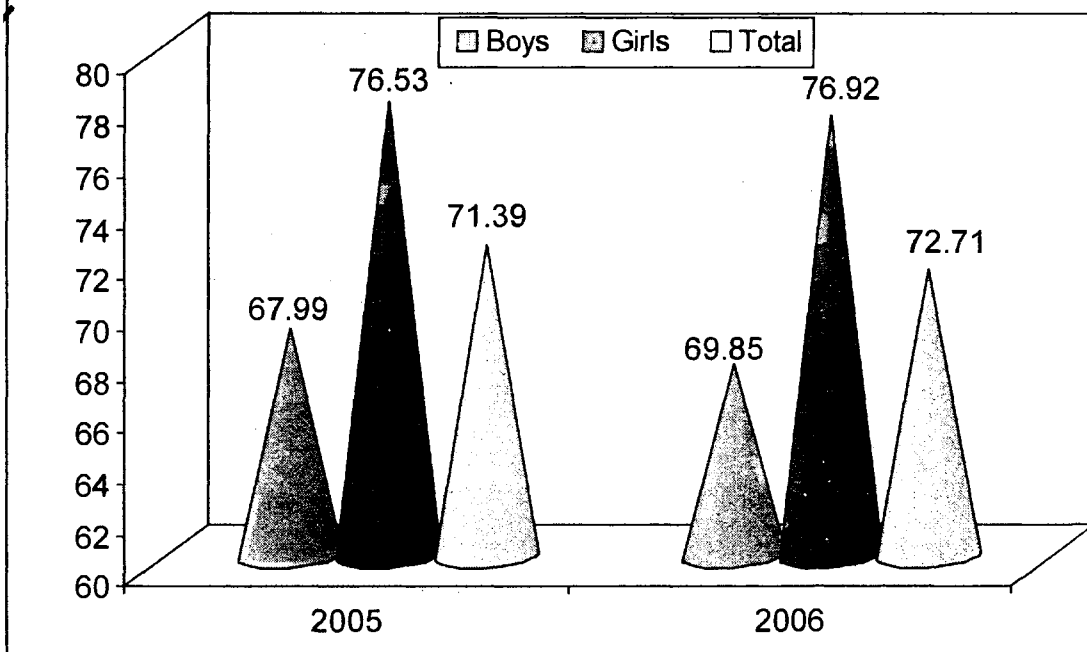

Graph.VI : Hr. Sec. Examination 2005 & 2006-Pass Percentage