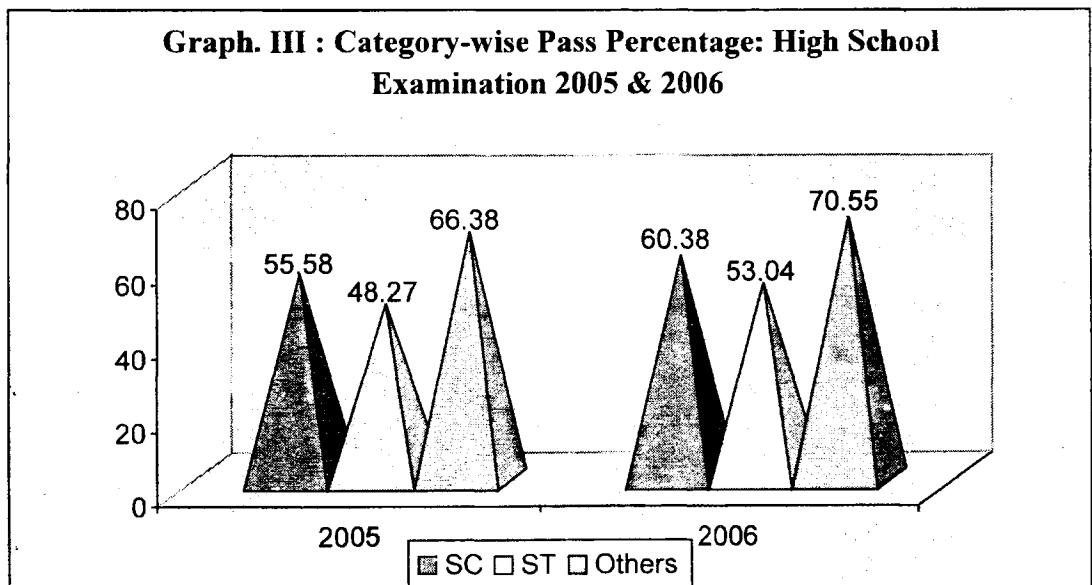

passed. The pass percentages of regular and private candidates were 46.29 and 35.26 respectively. 0.40 lakh regular and 0.08 lakh private students reappeared in Supplementary Examination of Secondary Education. The pass percentage of regular students was 44.72 % and for private students it was 40.00%. The overall pass percentage of students in the Secondary examination during 2005 (annual and Supplementary) was 49.31% for regular and 39.65% for private students.

Table 25 shows number of Scheduled Tribe candidates who appeared and passed as regular and private candidates in the Annual Examination conducted by different Boards. Table 26 shows the number of regular and private candidates who appeared and passed in the Supplementary Secondary Examination.