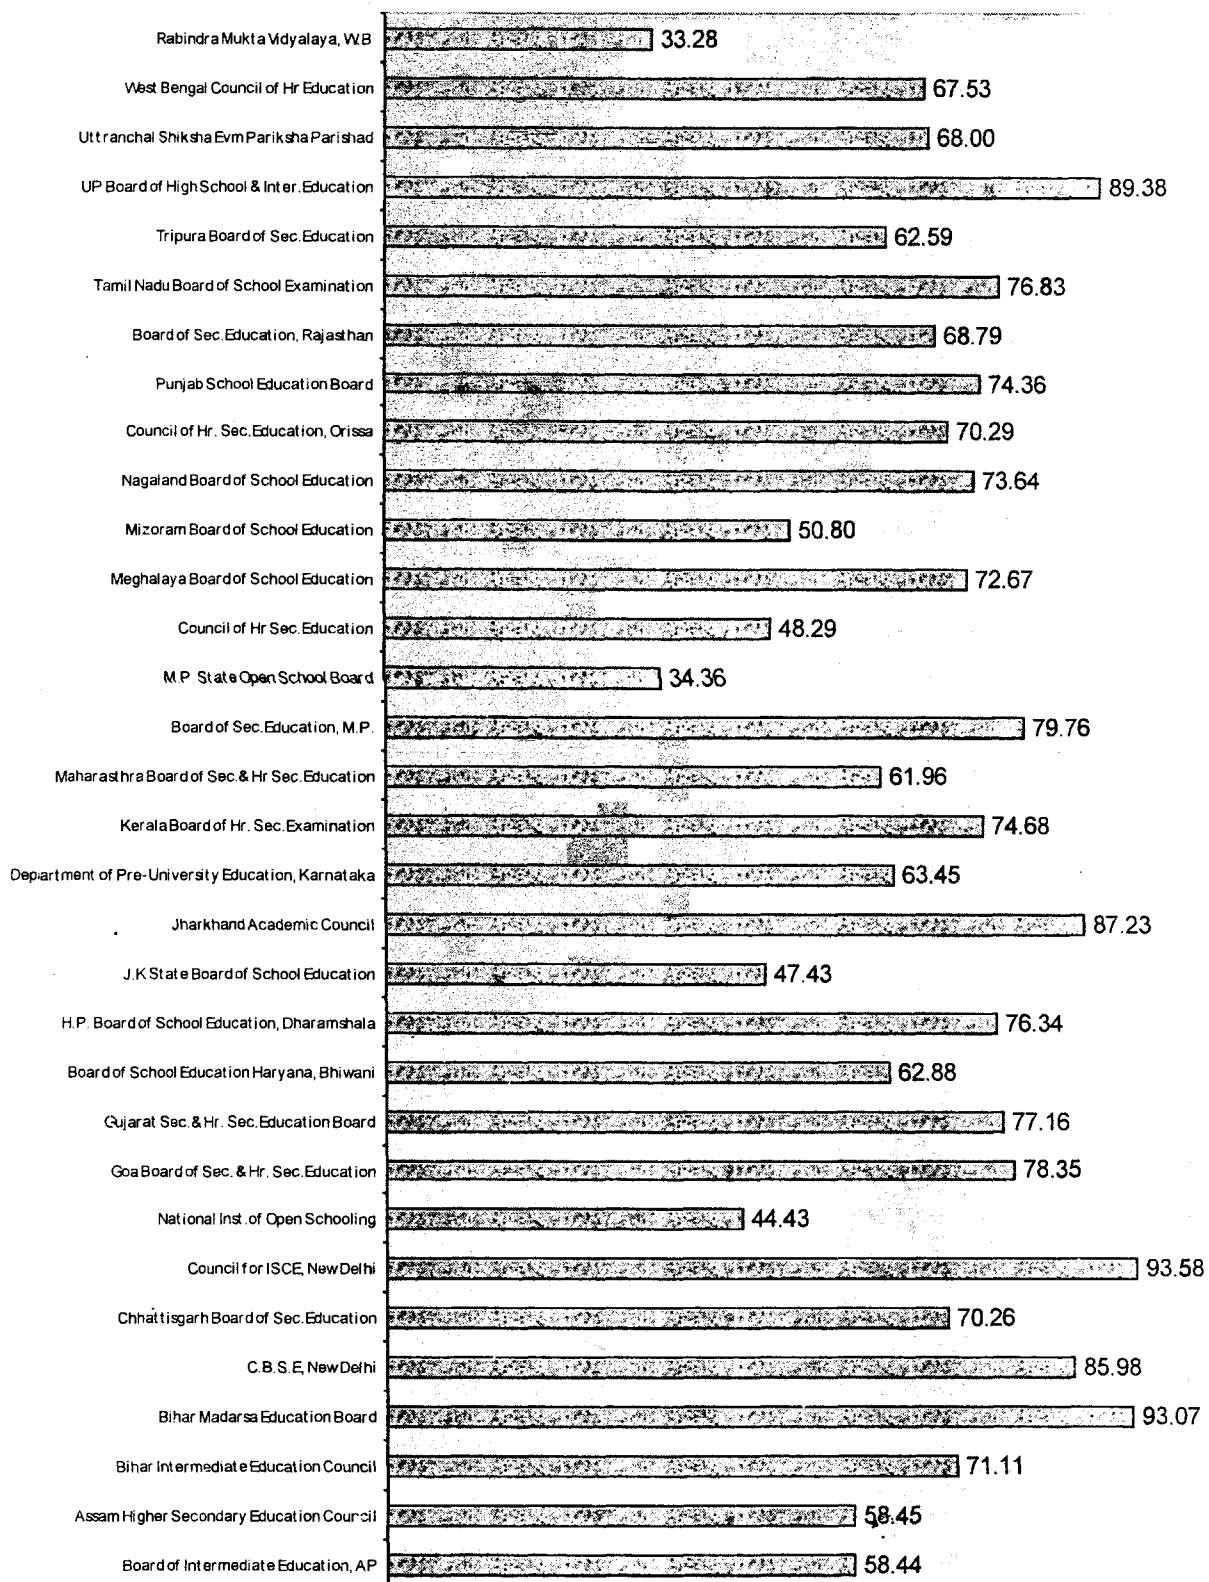

Graph V: Percentage of Passed Students in various Boards of Higher Secondary Level Examination -2005 (annual & supplementary)