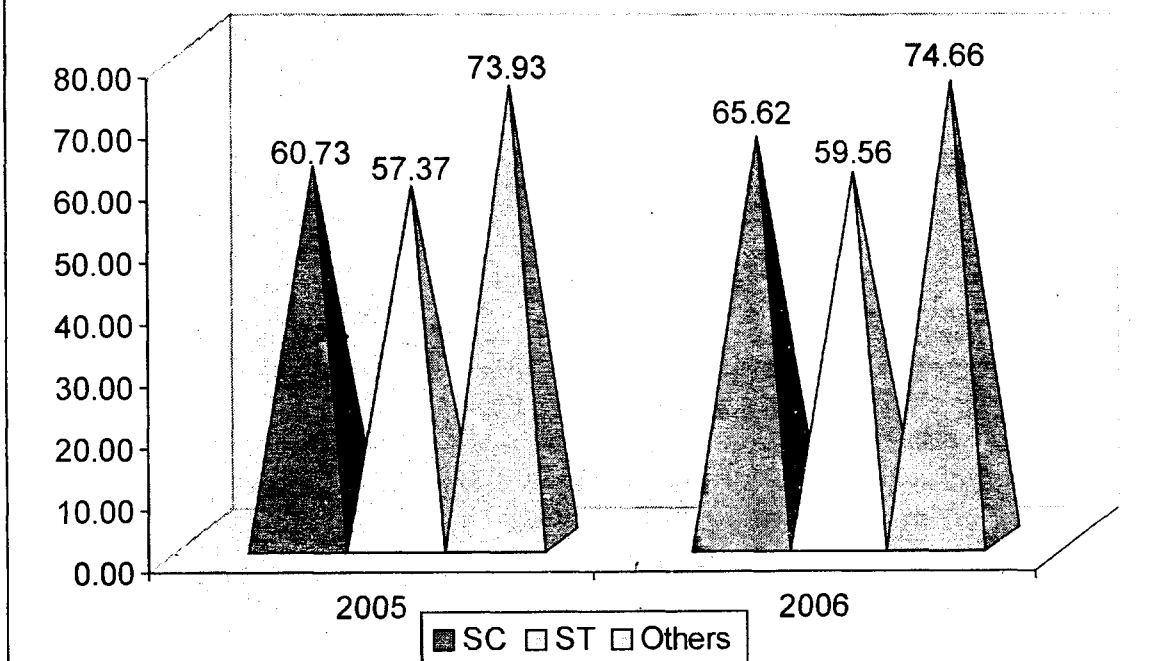

**Graph.VII- Hr. Sec. Examination 2005 & 2006-
Category-wise pass percentage**

(b) Higher Secondary/ Intermediate/Pre-University Examinations-2006

1. During the year 2006, as many as 84.33 lakh students appeared in the Annual Higher Secondary Examination out of which 58.13 lakh students passed i.e. the pass percentage was 68.93%. About 6.96 lakh students