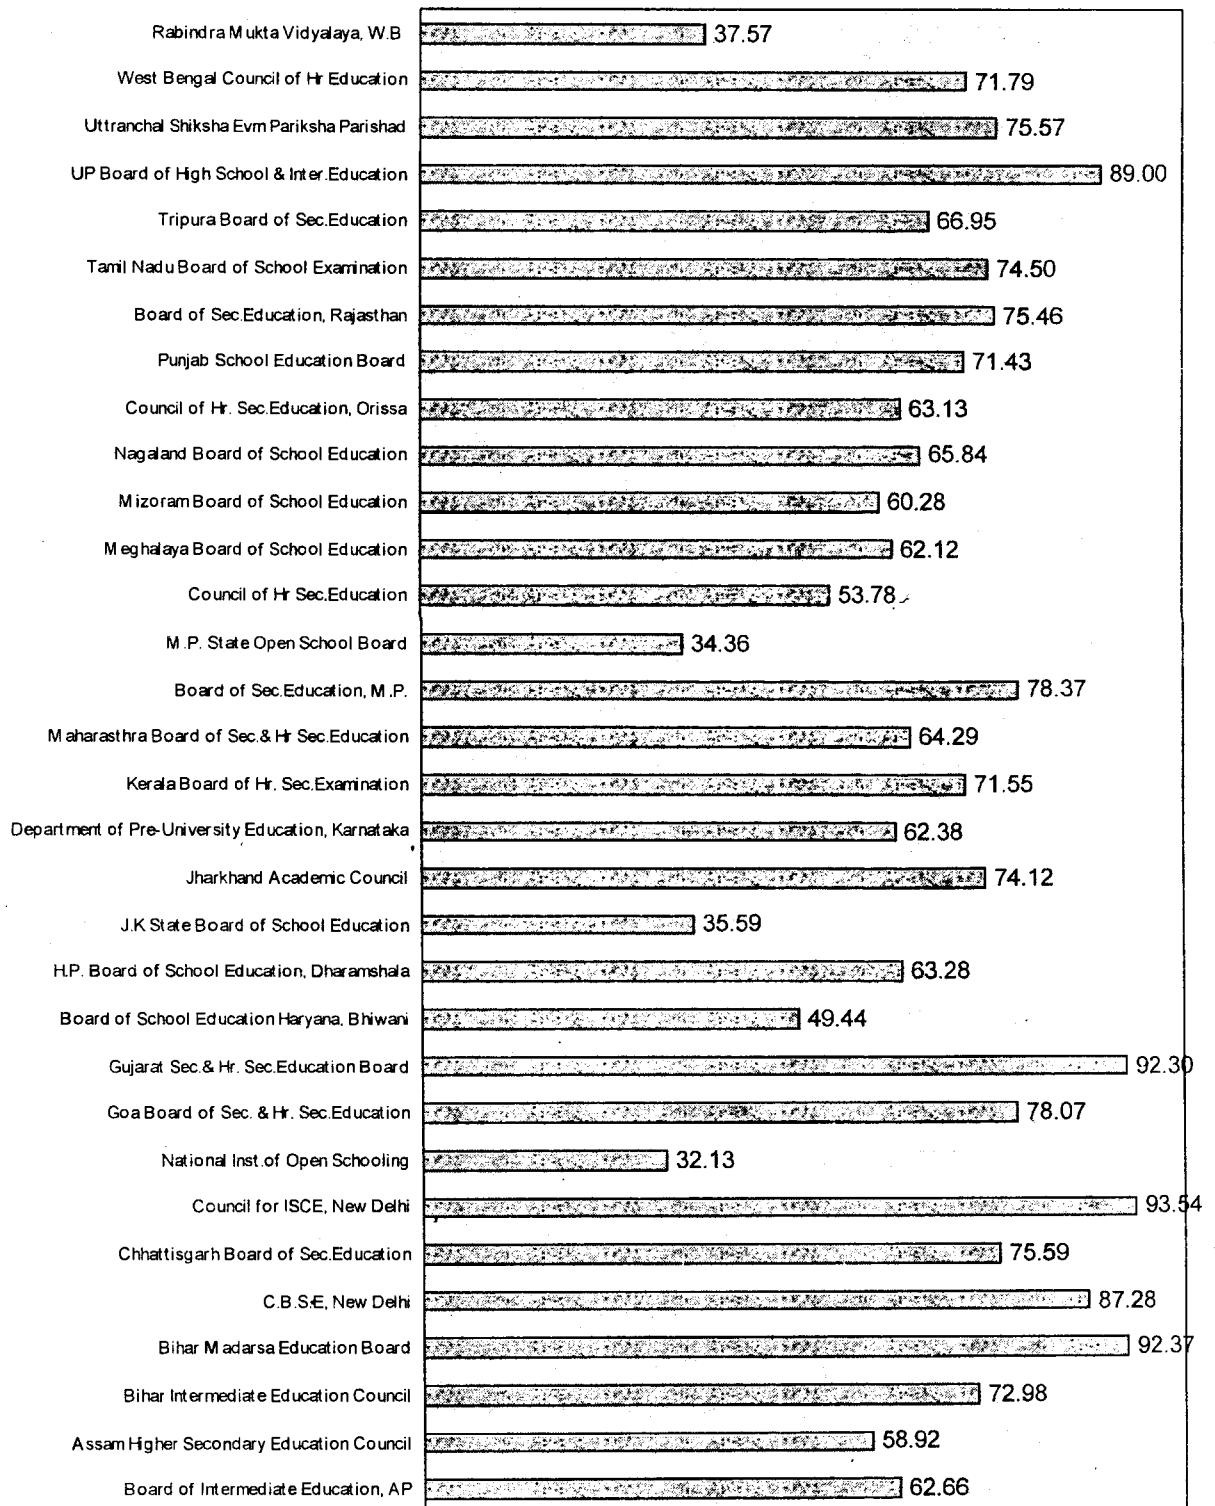

Graph IV: Percentage of Passed Students in various Boards of Higher Secondary Level Examination –2006 (annual & supplementary)