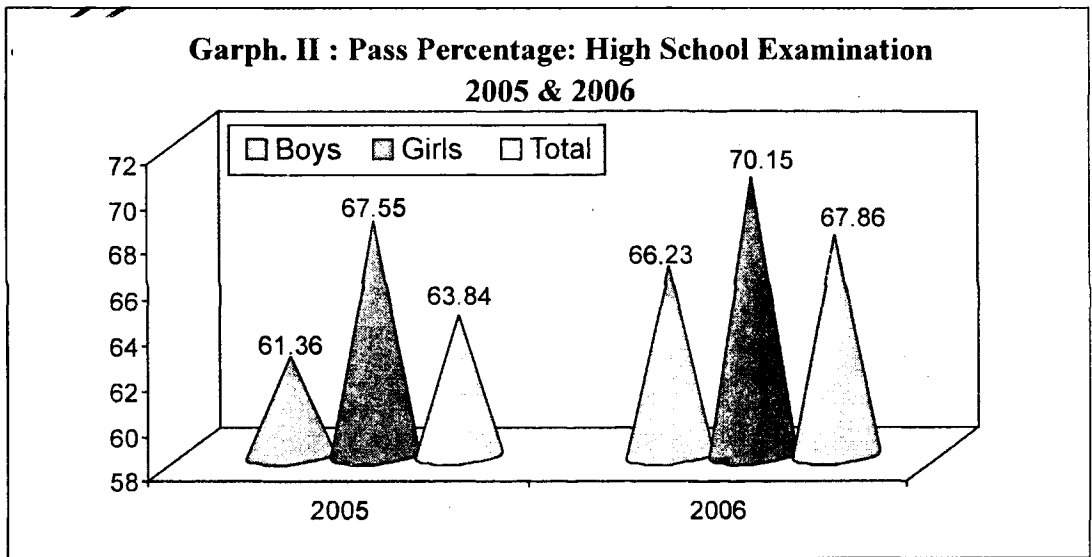

passed. The pass percentages of regular and private candidates were 46.29 and 35.26 respectively. 0.40 lakh regular and 0.08 lakh private students reappeared in Supplementary Examination of Secondary Education. The pass percentage of regular students was 44.72 % and for private students it was 40.00%. The overall pass percentage of students in the Secondary examination during 2005 (annual and Supplementary) was 49.31% for regular and 39.65% for private students.

Table 25 shows number of Scheduled Tribe candidates who appeared and passed as regular and private candidates in the Annual Examination conducted by different Boards. Table 26 shows the number of regular and private candidates who appeared and passed in the Supplementary Secondary Examination.