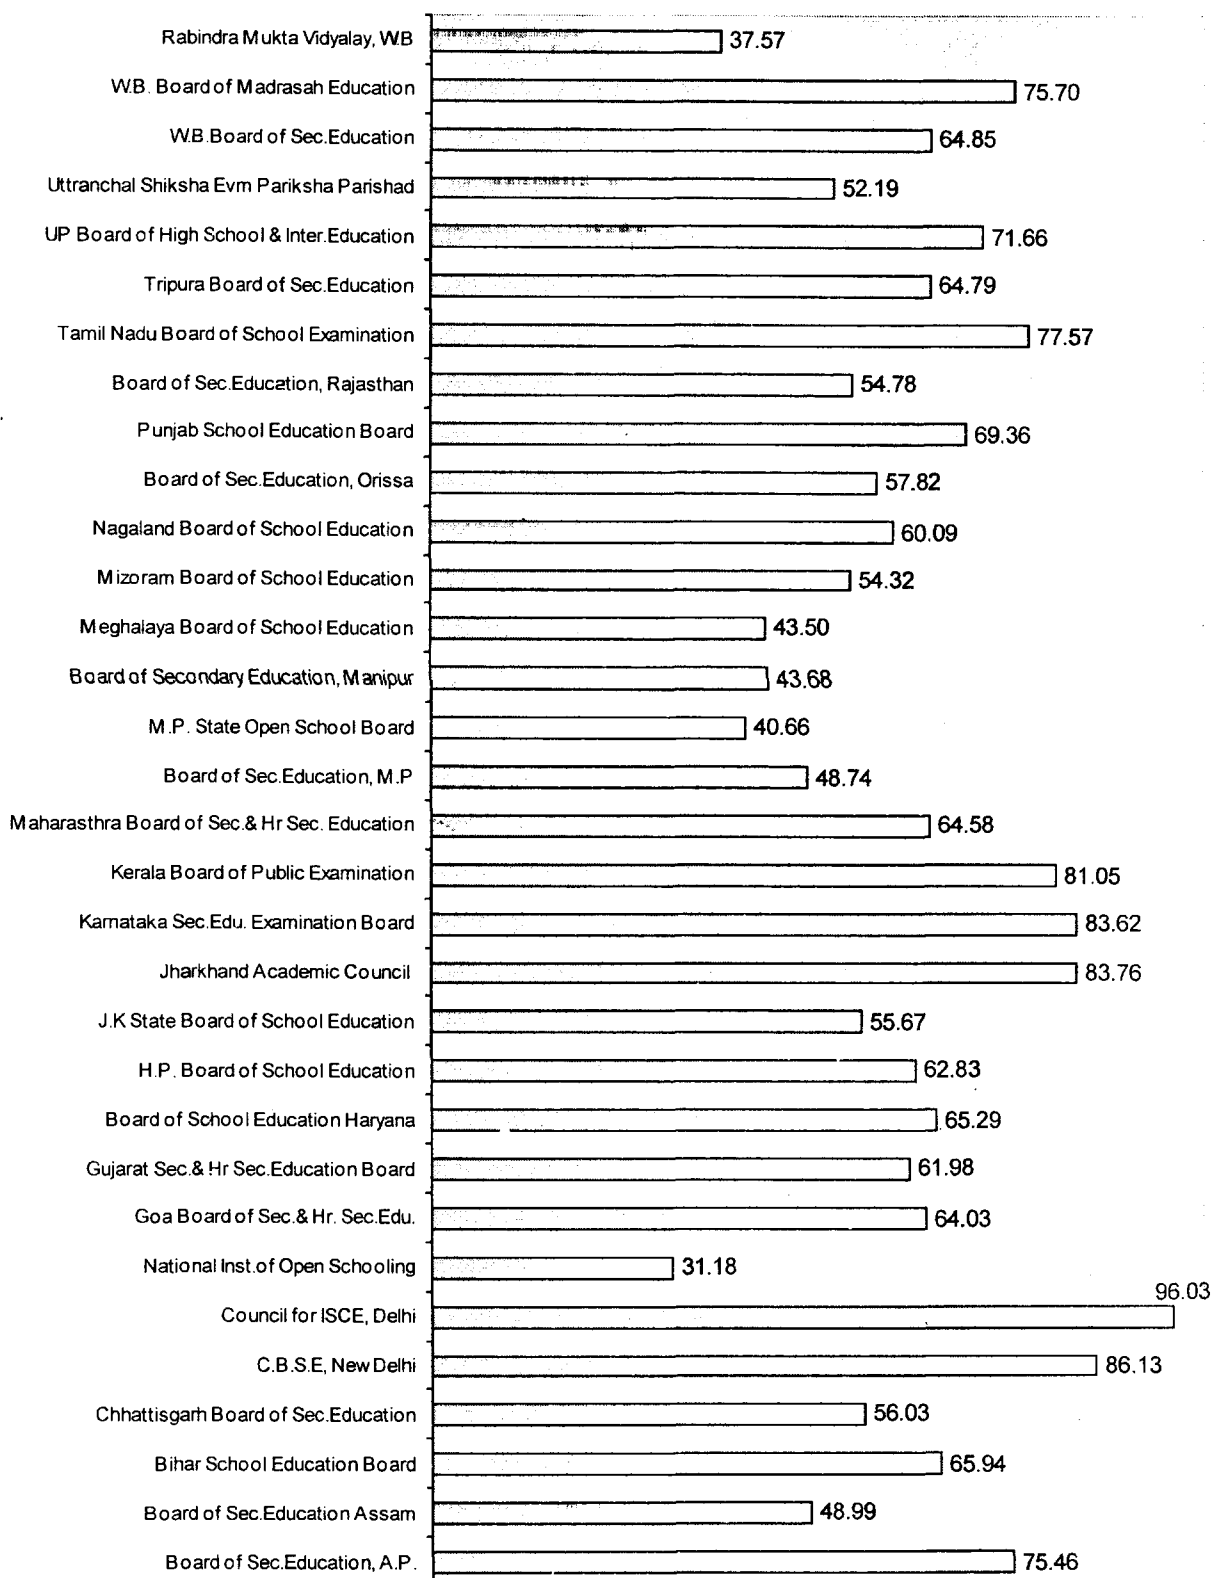

Graph IV: Percentage of Passed Students in various Boards of Secondary Level Examination -2006(annual & supplementary)