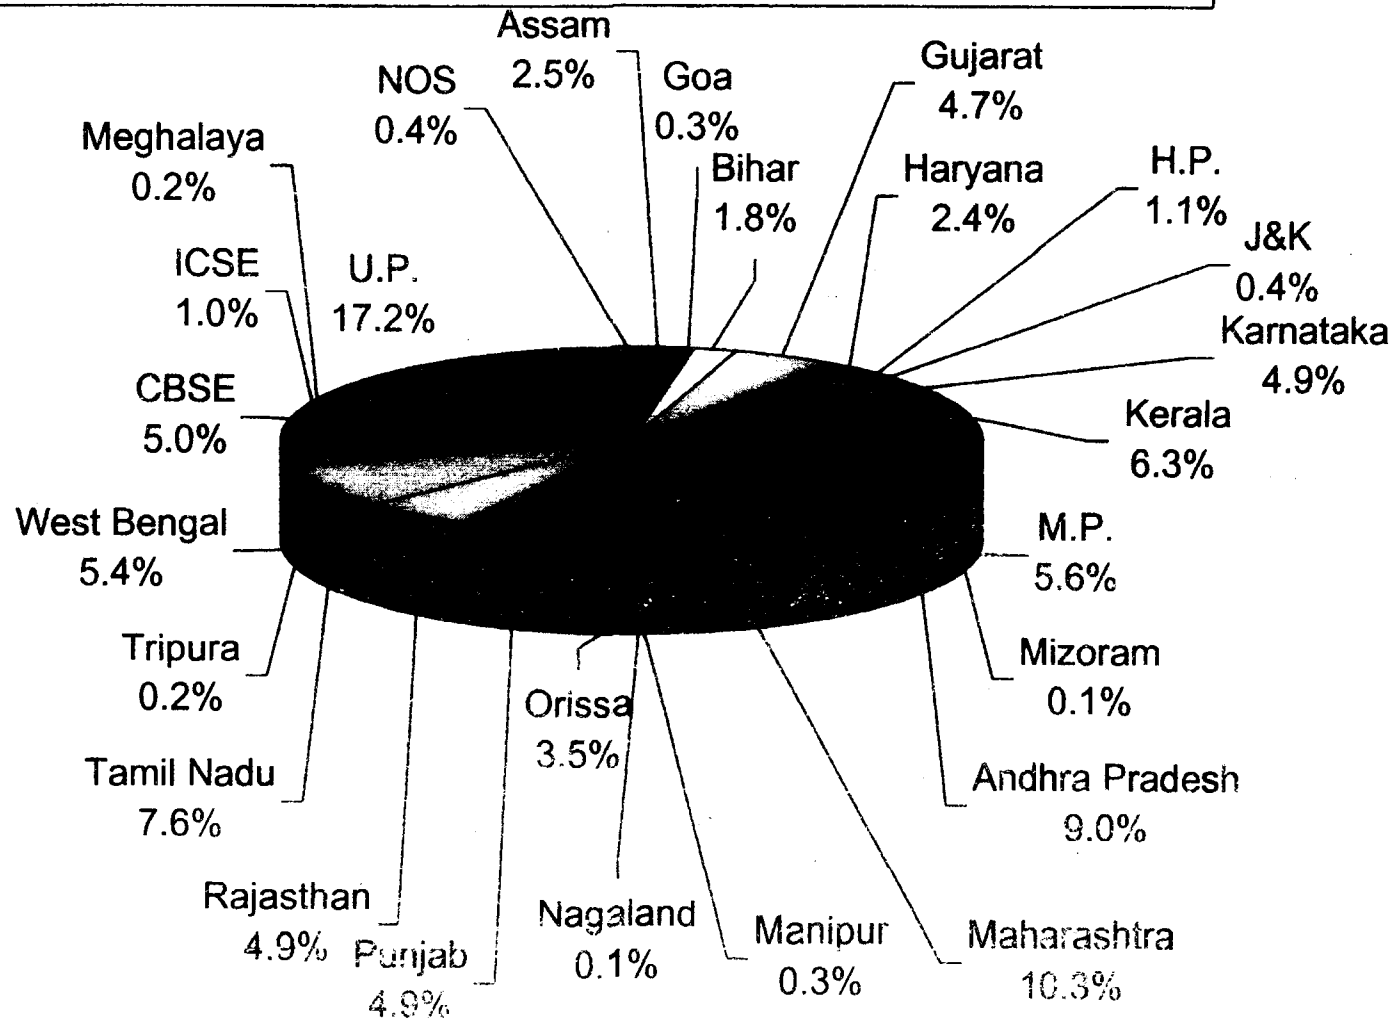

PERCENTAGE OF STUDENTS PASSED IN HIGH SCHOOL EXAMINATIONS DURING 1996