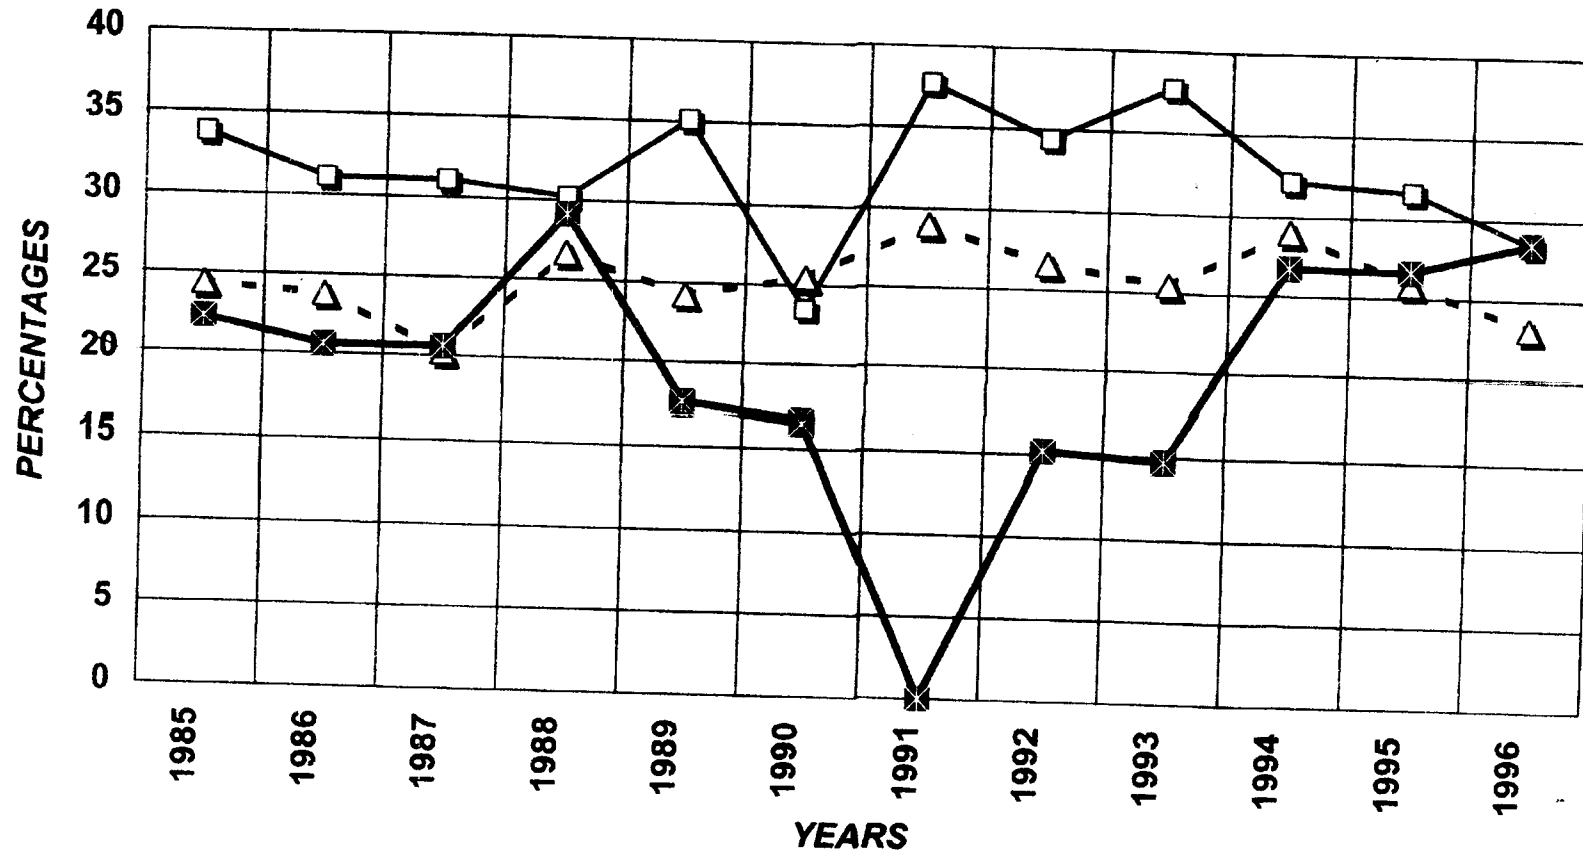

**PERCENTAGE OF HS/HSS/INTERMEDIATE SUPPLEMENTARY EXAMINATION
DURING 1985-1996**

△ HS (Supple)   □ HSS (Supple)   × INTERMEDIATE (Supple)