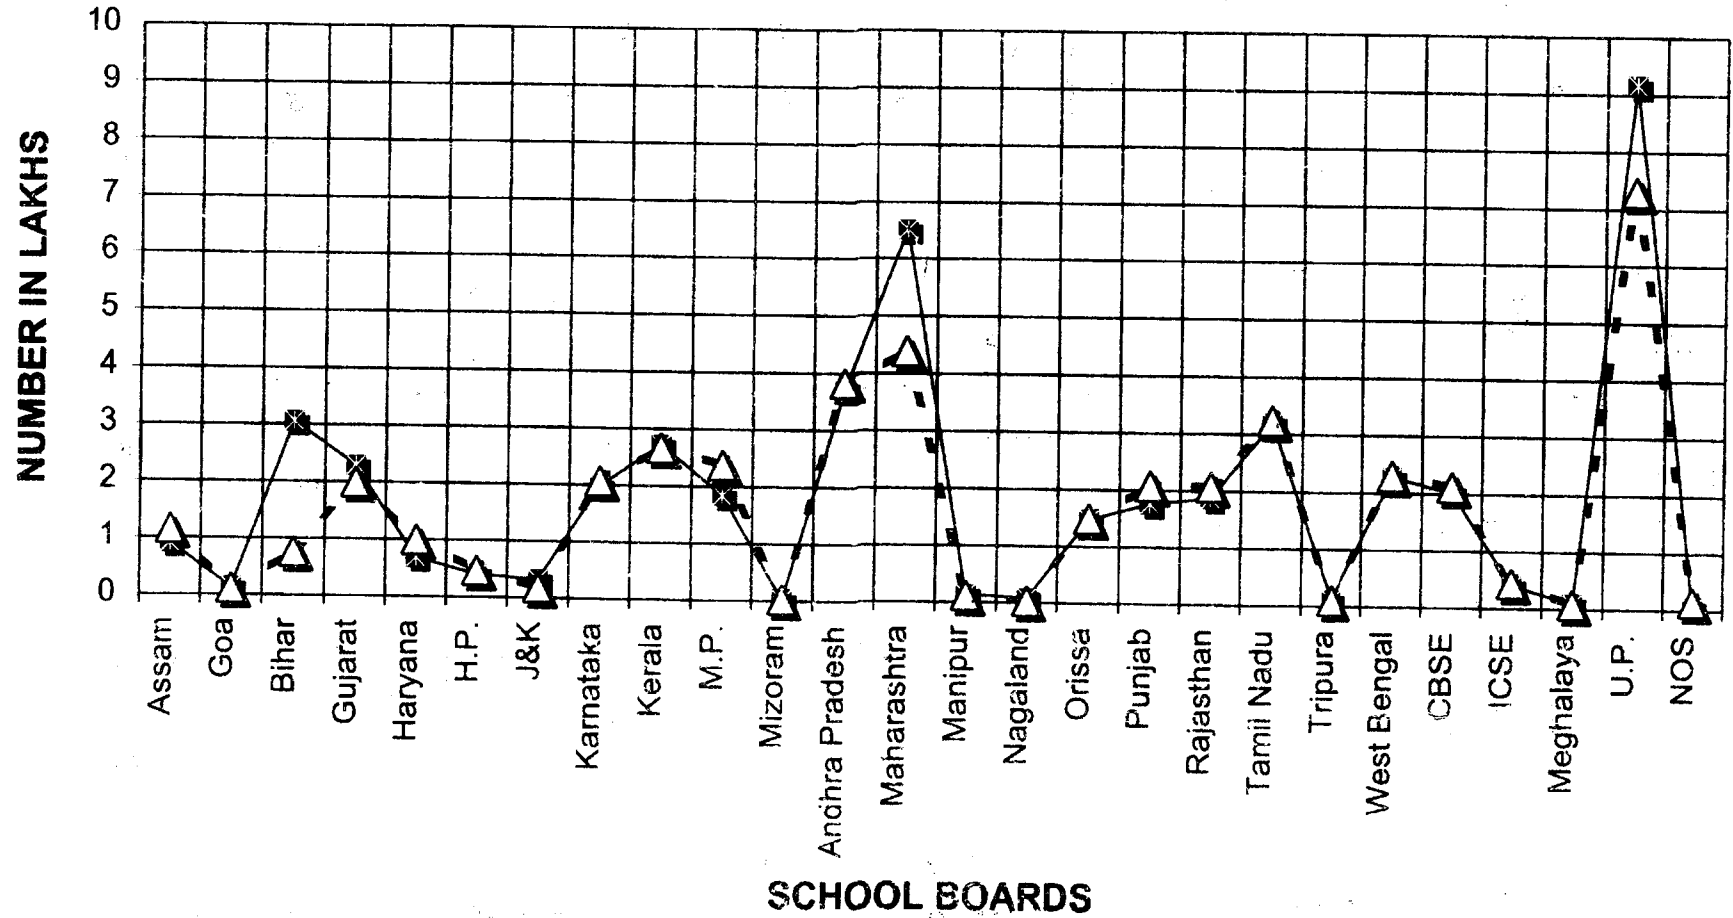

NUMBER OF CANDIDATES PASSED IN MATRICULATION EXAMINATIONS DURING 1995 AND 1996

* — 1995   △ — 1996