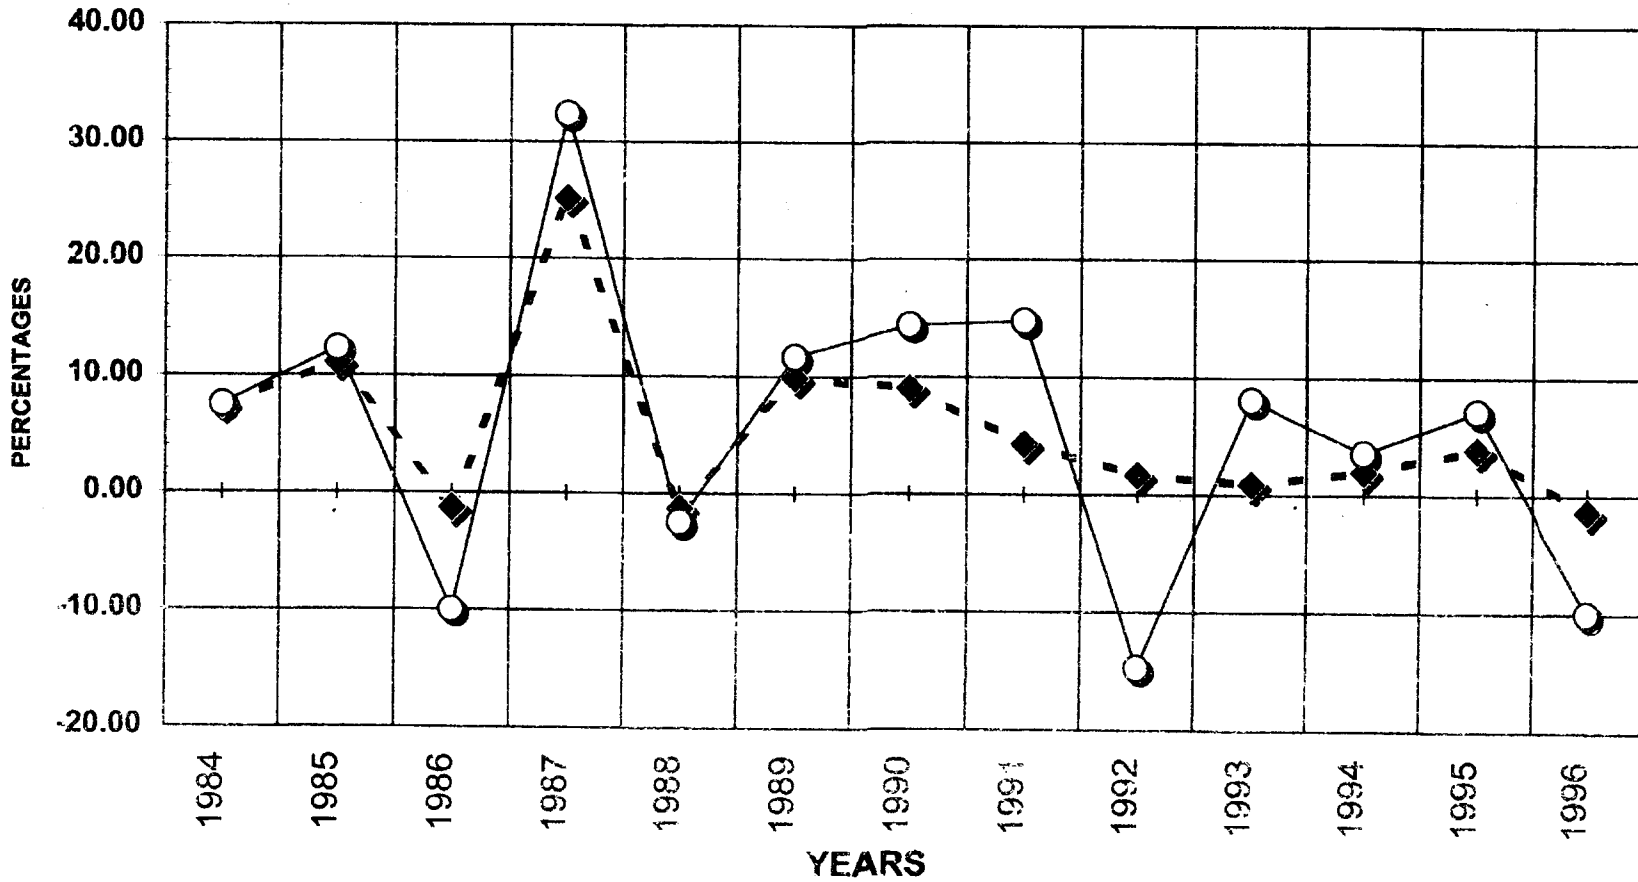

PERCENTAGE INCREASE/DECREASE IN THE CANDIDATES APPEARED & PASSED IN MATRICULATION EXAMINATION

◆ APPEARED ○ PASSED