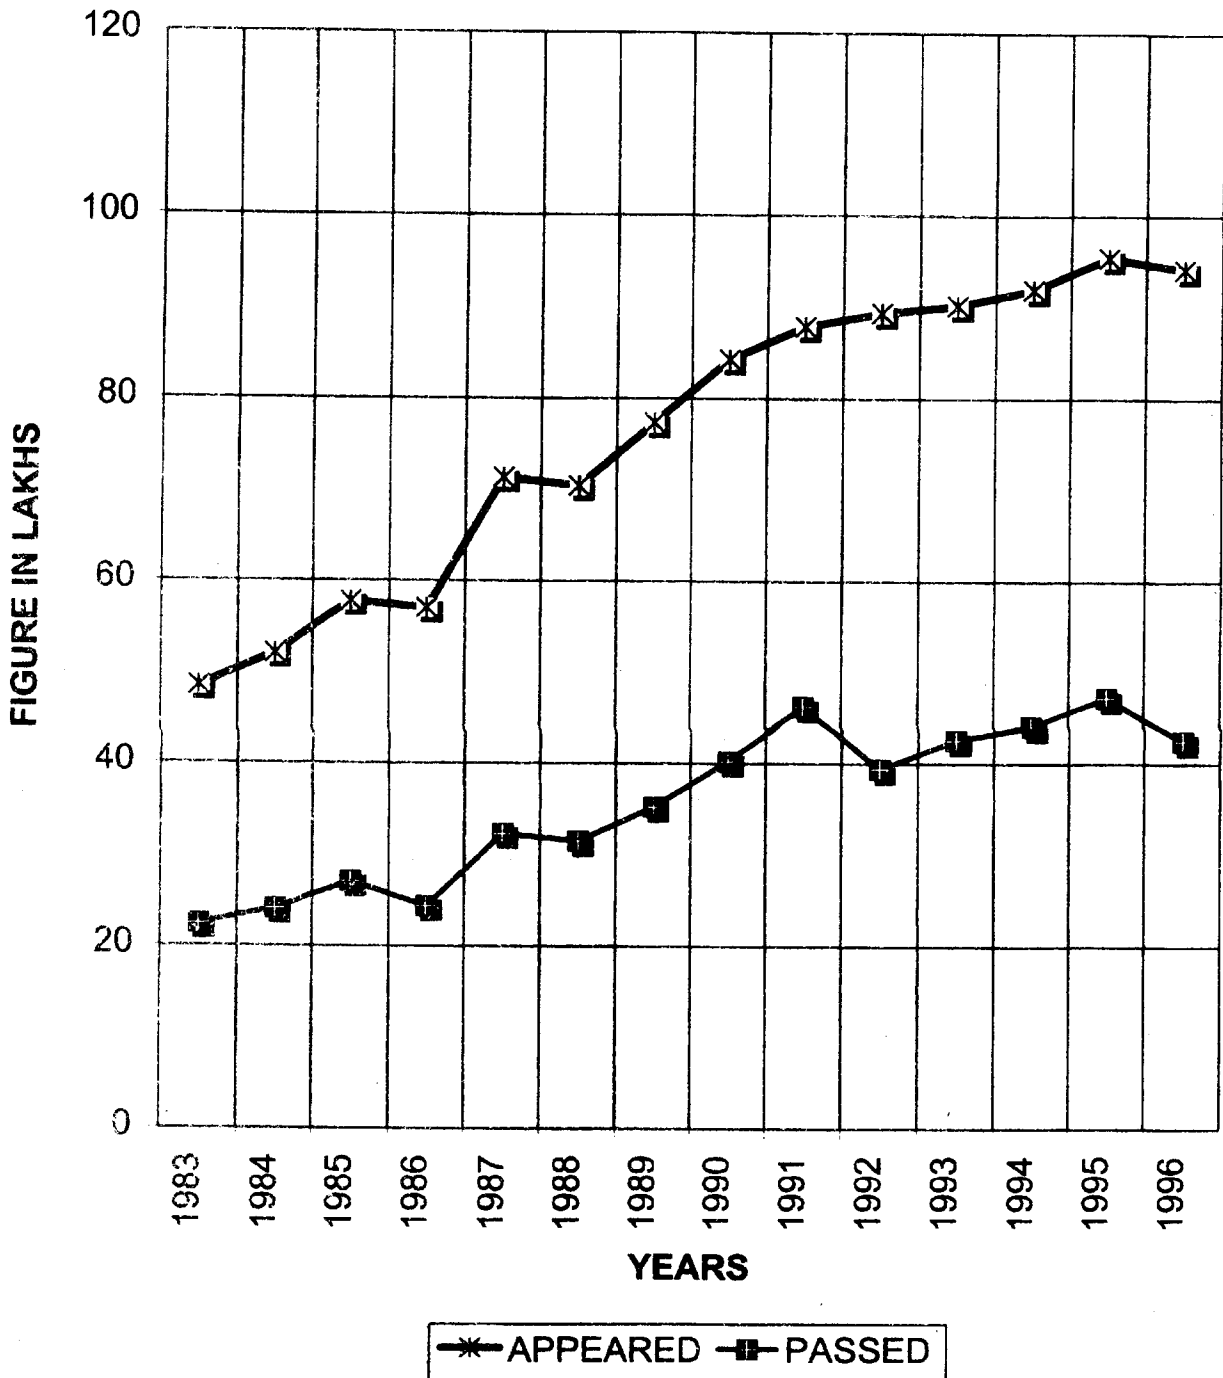

**NUMBER OF CANDIDATES APPEARED AND PASSED DURING
1983-1996 IN HIGH SCHOOL EXAMINATIONS**