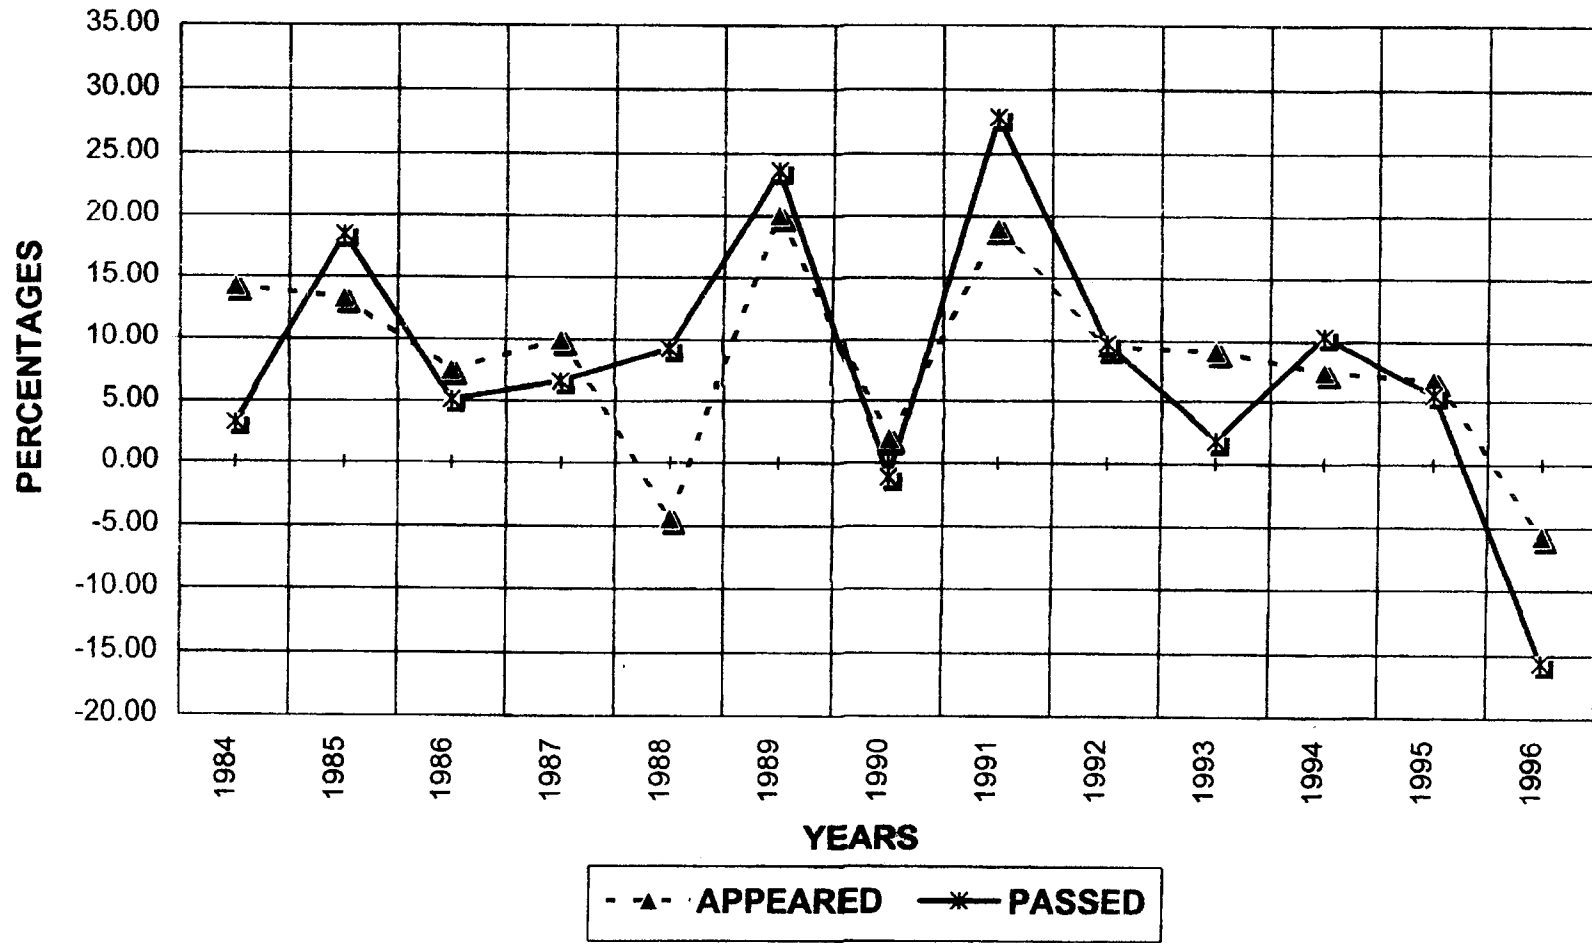

**PERCENTAGE DECREASE/INCREASE IN NUMBER OF CANDIDATES
APPEARED/PASSED IN HIGHER SECONDARY EXAMINATION**