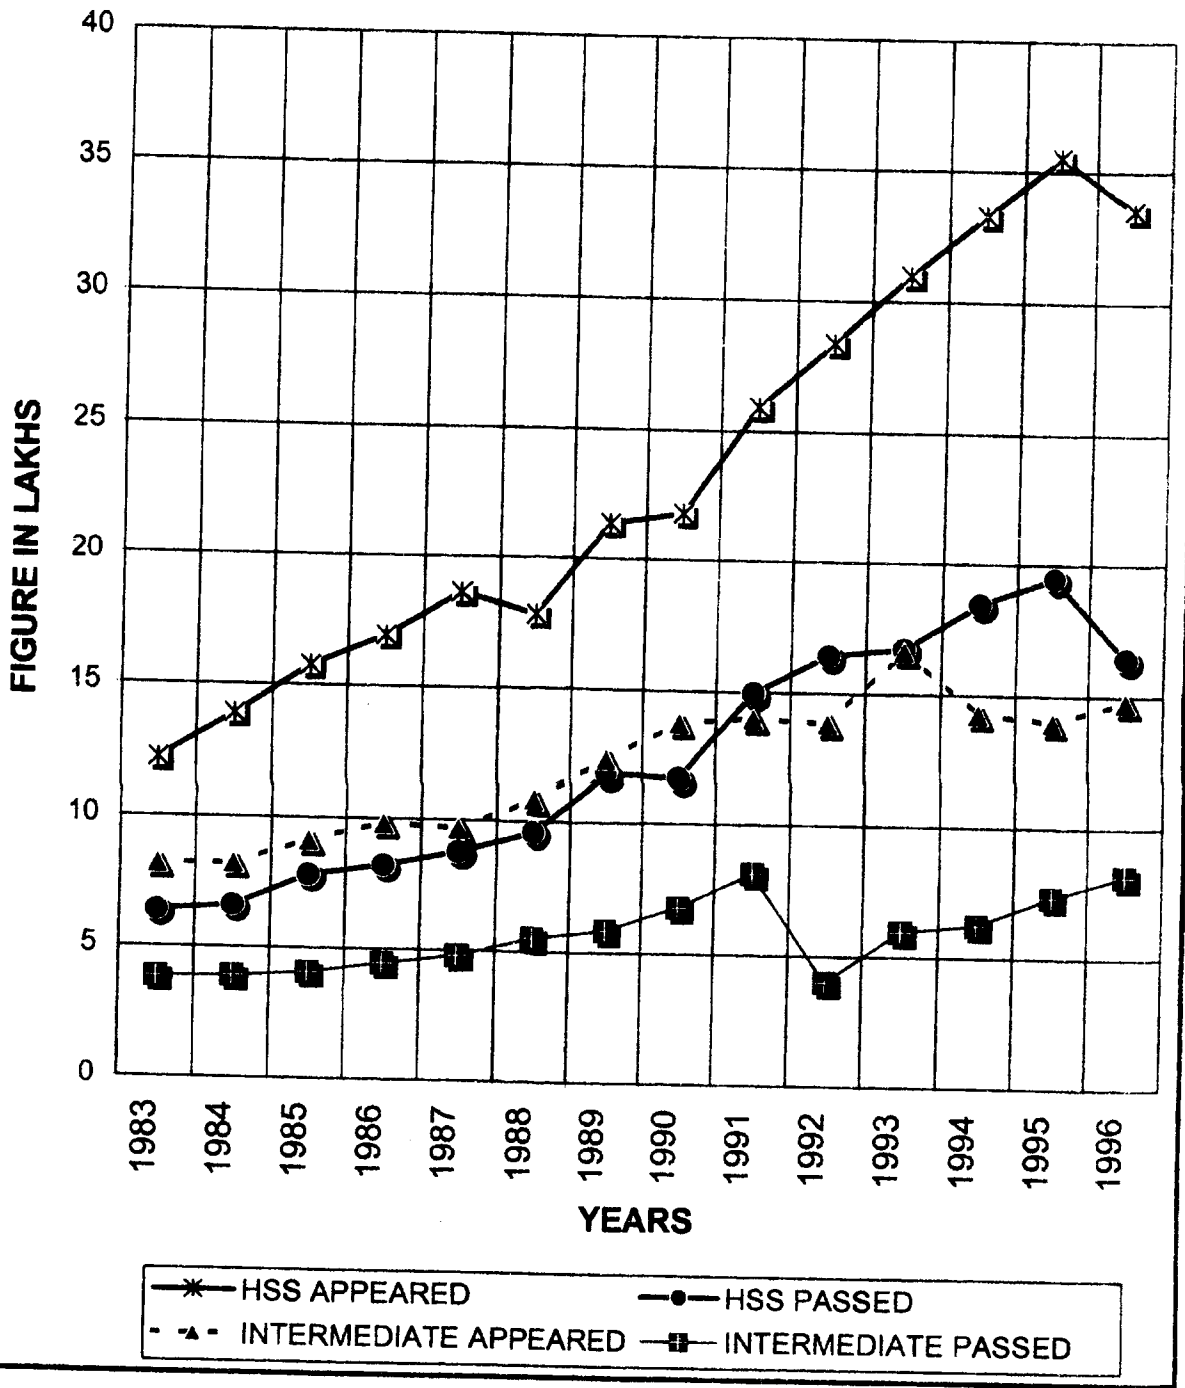

NO. OF CANDIDATES APPEARED AND PASSED DURING 1983-1996 IN HIGHER SECONDARY/INTERMEDIATE EXAMINATIONS