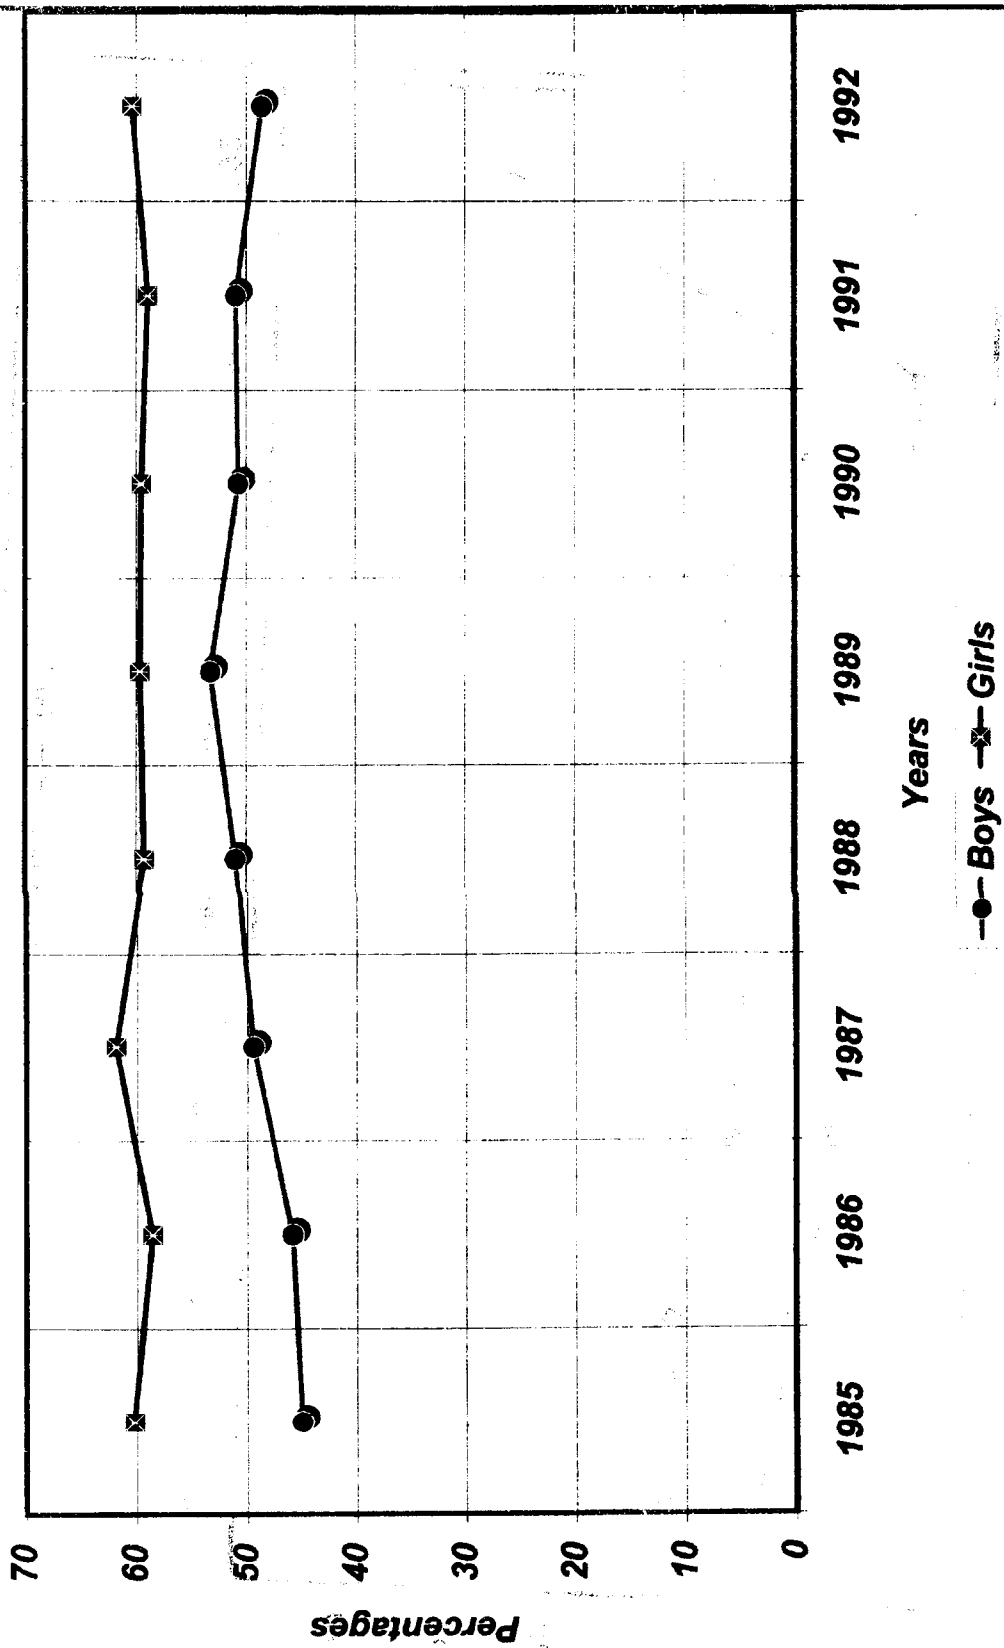

Sexwise Pass % of candidates in Higher Secondary Examinations 1985-1992