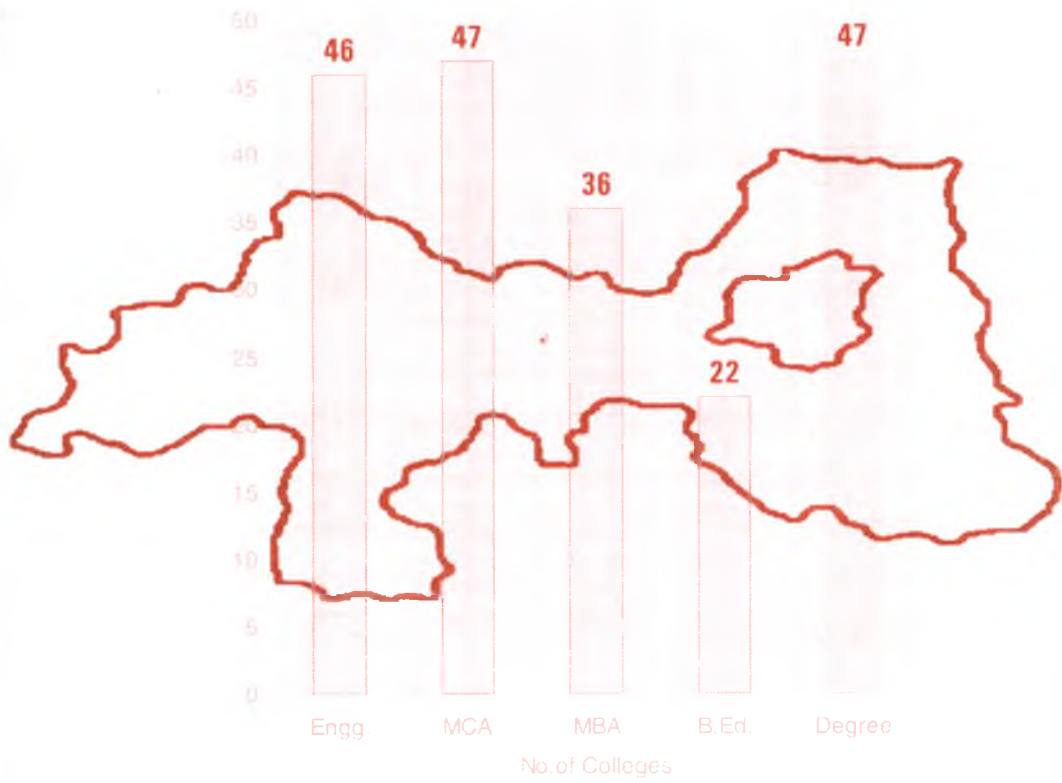

Sl. No.	Details of the College	Courses offered	Medium & Intake
6.	Latifla Arabic Oriental College (Estd.1959) Kajakachila, Mogulpura, Hyd Ph.No. E-Mail:	Entrance PDC BA (Language)	EM-80 EM-60 EM-60
7.	A.K.M. Oriental College (Estd.1970) Amberpet Road, Kachigida Ph.No. E-Mail:	Entrance PDC BA (Language) MA (Language)	EM-80 EM-60 EM-60 EM-60
8.	Andhra Swarswat Praished Oriental College (Evening) (Estd.1965) Ph.No. E-Mail:	PDC BA (Language) MA (Language)	EM-60 EM-60 EM-60
9.	College of Language (Estd.1966) Vijaynagar, Hyderabad Ph.No.24657073 E-Mail:	Entrance PDC BA (Language) MA (Language)	EM-80 EM-60 EM-60 EM-60
10.	Abuday Oriental College (Evening) (Estd.1971) Jiyaguda, Hyderabad Ph.No.27750032 E-Mail:	Entrance PDC BA (Language)	EM-80 EM-60 EM-60

* COLLEGE IS NOT AFFILIATED TO OSMANIA UNIVERSITY

RANGA REDDY