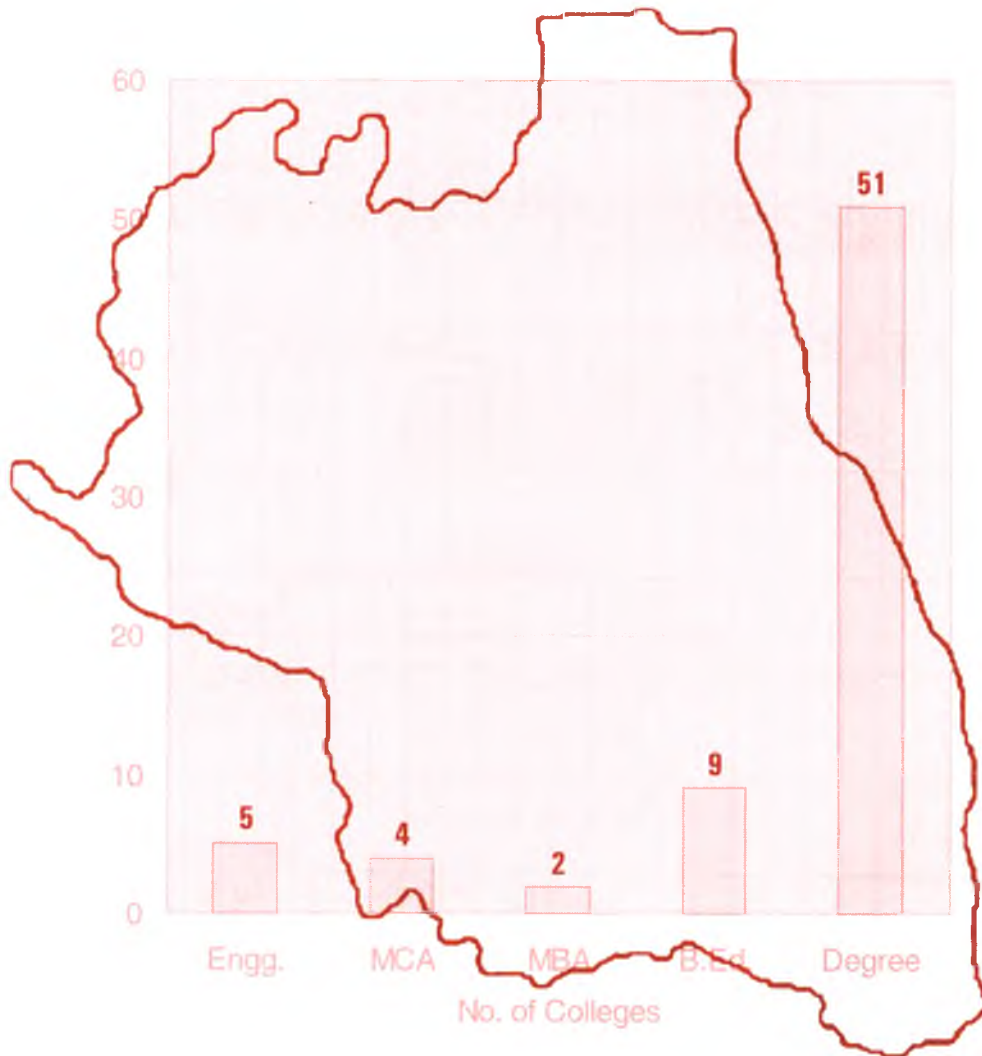

# KADAPA

KADAPA  
District

SRI VENKATESWARA  
University area

KADAPA DISTRICT

Sl. No.	Name of the College	Govt. / University Colleges		Private Colleges								Total	
				Aided (Co-Ed)		Unaided				Women's			
		No. of Coll.	Intake	No. of Coll.	Intake	Non-Minority (Co-Ed)		Minority		No. of Coll.	Intake	No. of Colleges	No. of seats
						No. of Coll.	Intake	No. of Coll.	Intake				
1.	Engineering	-	-	-	-	04	1470	01	225	-	-	05	1695
2.	Pharmacy	-	-	-	-	02	120	-	-	-	-	02	120
3.	MCA Colleges	-	-	-	-	04	200	-	-	-	-	04	200
4.	MBA Colleges	-	-	-	-	02	120	-	-	-	-	02	120
5.	Medical Colleges												
	<b>MBBS</b>	-	-	-	-	-	-	-	-	-	-	-	-
	<b>MD/MS</b>	-	-	-	-	-	-	-	-	-	-	-	-
	Dental Colleges	-	-	-	-	-	-	-	-	-	-	-	-
	Homeopathy Coll.	01	40	-	-	-	-	-	-	-	-	01	40
	Ayurvedic Colleges	-	-	-	-	-	-	-	-	-	-	-	-
	Unani Colleges	-	-	-	-	-	-	-	-	-	-	-	-
	Naturopathy Coll.	-	-	-	-	-	-	-	-	-	-	-	-
	Nutrition colleges	-	-	-	-	-	-	-	-	-	-	-	-
	Nursing	-	-	-	-	-	-	-	-	-	-	-	-
Physiotherapy Coll.	-	-	-	-	01	50	-	-	-	-	01	50	
6.	B.Ed. Colleges	-	-	-	-	09	960	-	-	-	-	09	960
7.	LAW Colleges	-	-	-	-	02	480	-	-	-	-	02	480
8.	Agricul. / Veterinary	-	-	-	-	-	-	-	-	-	-	-	-
9.	PG Courses	01+01 <sup>G</sup>	235	02	226	04	174	-	-	01	30	08	765
	<b>M.A.</b>		70		30		90						190
	<b>M.Com.</b>		60		-		-						60
	<b>M.Sc.</b>		205		196		84				30		515
10.	U.G. Colleges	09	3348	09	5309	30	5360	-	-	03	1103	51	15120
	<b>B.A.</b>		1050		1636		1376				332		4394
	<b>B.Com.</b>		870		1435		999				182		3486
	<b>B.Sc.</b>		1428		2238		2985				589		7240
11.	Oriental Colleges	-	-	01		-	-	-	-	-	-	01	