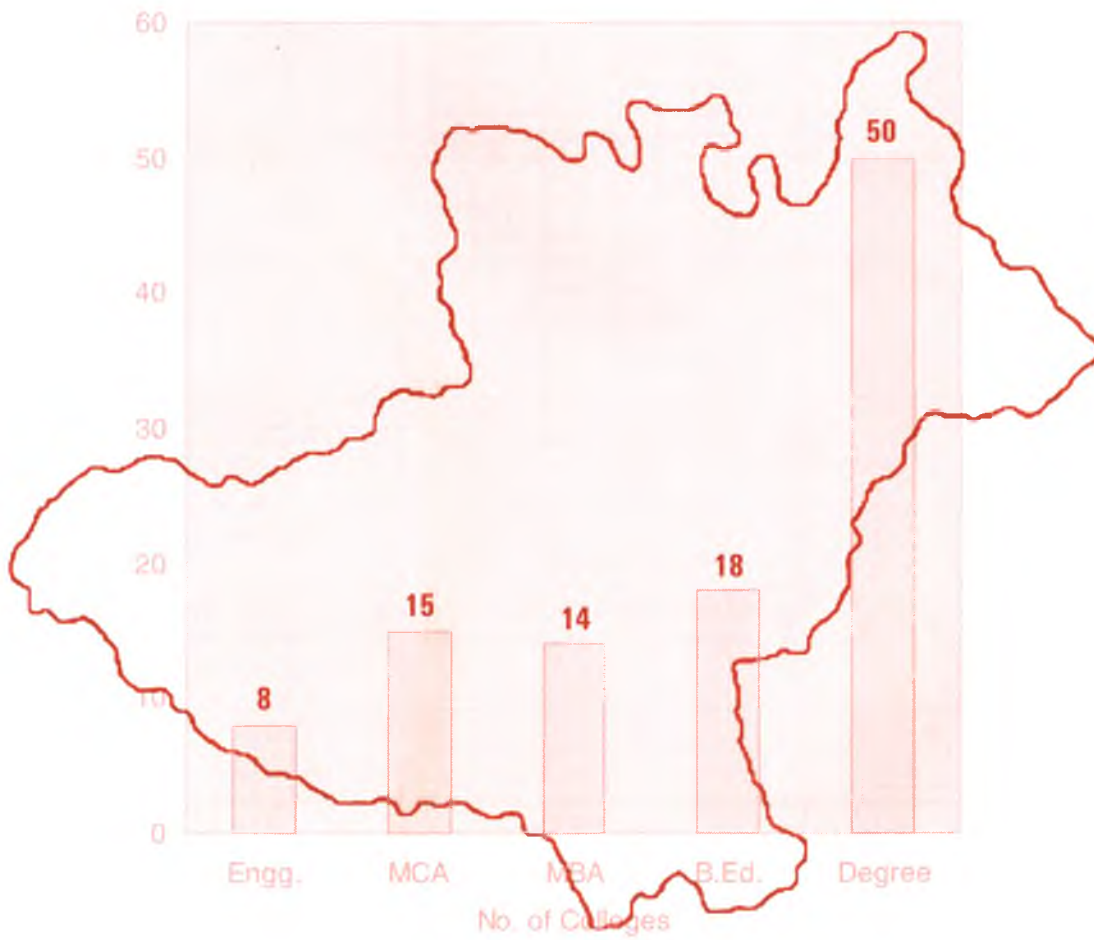

Sl. No.	Details of the College	Courses offered	Medium & Intake
10.	Samatha Degree College (Estd.1996) Thorrur, Warangal – 506 163 Ph.No. 08719 – 230130 E-Mail:	B.Com. General B.Sc. Mathematics, Physics, Chemistry Botany, Zoology, Chemistry	TM-50 TM-45 TM-60
11.	Mahaboobia Punjetan College (Estd.1996) Janpakshaheed, Narasampet Road Warangal Ph.No. 0870 - 2565984 E-Mail:	B.A. History, Political Science, Public Administration B.Com. General Computer Applications B.Sc. Mathematics, Physics, Computer Science Bachelor of Computer Applications (BCA)	TM-45 TM-40 EM-30 EM-30 EM-40
12.	Sri Sai Degree College (Estd.1997) Naimnagar, Hanamakonda Warangal Dist Ph.No. E-Mail:	College is not functioning	
13.	Thushara Degree College (Estd.1997) Sebedara, Hanamakonda – 506 001 Warangal Dist Ph.No. 0870 – 2540771, 2542213 E-Mail:	B.Com. General B.Sc. Mathematics, Physics, Computer Science Mathematics, Physics, Chemistry Mathematics, Physics, Chemistry	TM-40 EM-30 EM-30 TM-30
14.	Sri Gayatri Degree College (Estd.1998) (Adharsha) 2-4-158 & 159, Ramnagar, Hanamakonda, Warangal Dist Ph.No. 0870 – 2578973, 2544568 E-Mail:	B.A. Economics, Political Science, Computer Applications Mathematics, Economics, Computer Science B.Com. Computer Applications B.Sc. Mathematics, Physics, Computer Science Mathematics, Physics, Chemistry Mathematics, Physics, Computer Applications Mathematics, Statistics, Computer Science Mathematics, Statistics, Computer Science Botany, Zoology, Chemistry Zoology, Chemistry, Computer Applications Bachelor of Computer Applications (BCA)	EM-30 EM-30 EM-30 EM-60 TM-45 EM-30 EM-60 TM-60 TM-30 EM-30 EM-40
15.	Bharathi Degree College (Estd.2002) H.No.11-27-16, Kothawada Warangal Ph.No. 0870 – 2553334, 2568088, 2579463 E-Mail:	B.Com. General General Computer Applications B.Sc. Mathematics, Statistics, Computer Science	TM-40 EM-40 EM-40 EM-30

WARANGAL